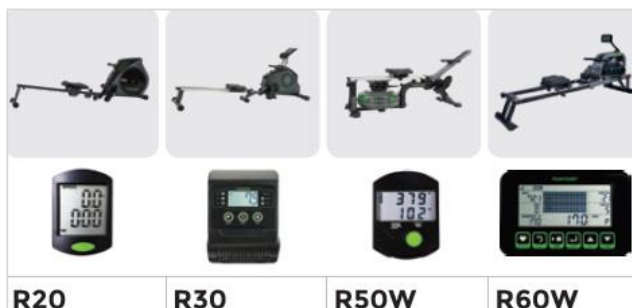

SPRINTER BIKE

CROSS TRAINER

Tunturi Cardio Fit S30 Spinner Bike	16TCFS3000	8717842028988	€ 309,00
Tunturi Cardio Fit C30 Crosstrainer Rear	16TCFC3000	8717842025727	€ 259,00

ROWING TRAINERS

Tunturi Cardio Fit R20 Rower	16TCFR2000	8717842029534	€ 169,00
Tunturi Cardio Fit R30 Rower	16TCFR3000	8717842025734	€ 289,00
Tunturi Cardio Fit R50w Rower	18TCFR5000	8717842031728	€ 599,00
Tunturi Cardio Fit R60w Rower	19TCFR6000	8717842031728	€ 569,00