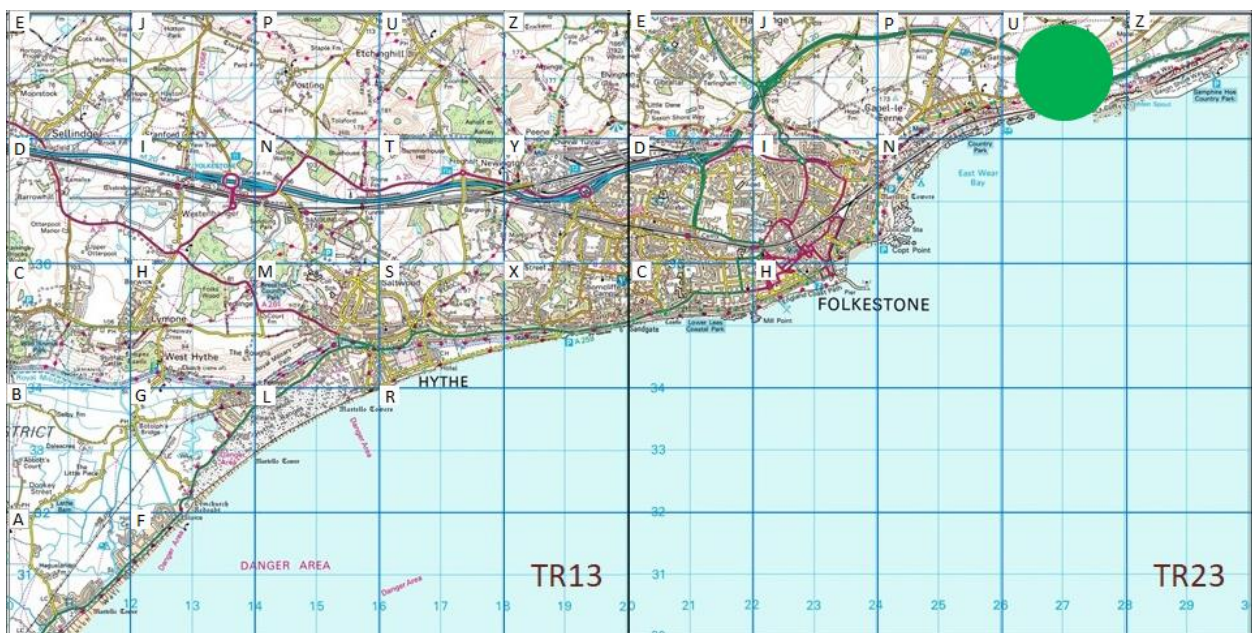

Figure 3: Distribution of all Pallid Harrier records at Folkestone and Hythe by tetrad

Confirmation of the only area record is as follows:

2021 Abbotscliffe, juvenile, 23rd October, photographed (E. Ranford)

References

BBRC statistics: <https://www.bbrc.org.uk/main-information/statistics> (accessed 2021)

Kent Bird Reports. Kent Ornithological Society

KOS Kent list: <https://kentos.org.uk/kent-list> (accessed 2021)

Snow, D. & Perrins, C.M., 1998. *The Birds of the Western Palearctic*. Oxford University Press.