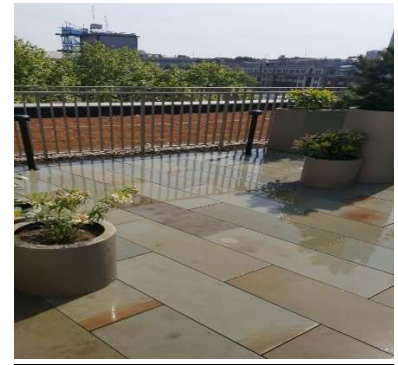

Garden Patio Areas.

From your standard back garden to a roof top garden Fuller and Thomas Construction Ltd can meet all your needs. We have fitted decking, paving, stones and turf.

We can offer just supply and fit or we can help you design and landscape your back garden space to make it your dream garden.