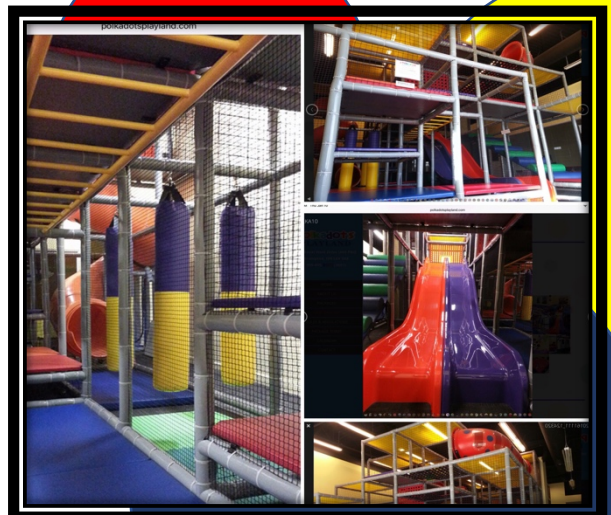

KinderPlay Fall 2022

Our Kinder-Play Program for children aged 15 mths to 3+ years old, offers your child the opportunity to socialize with other children their age, and gain self-confidence and independence.

Any of our 2 hour classes, allows children to develop skills in focused program areas and begin to access their unlimited learning potential.

**Registration
NOW OPEN**

Monday to Friday

10am to 12pm

Contact us

905-455-3687

Polkadotsplayland@gmail.com

305 Royal West Drive

Brampton, ON

L6X 5K8

(Details on attachment)