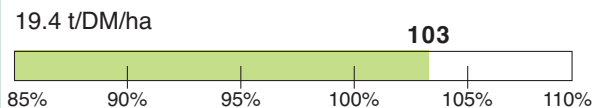

Yield

Sow at 42,500 seeds per acre 105,000 seeds per hectare

Out yielding the majority of groups 8-9 maturity varieties. Consistent yields over all sites.