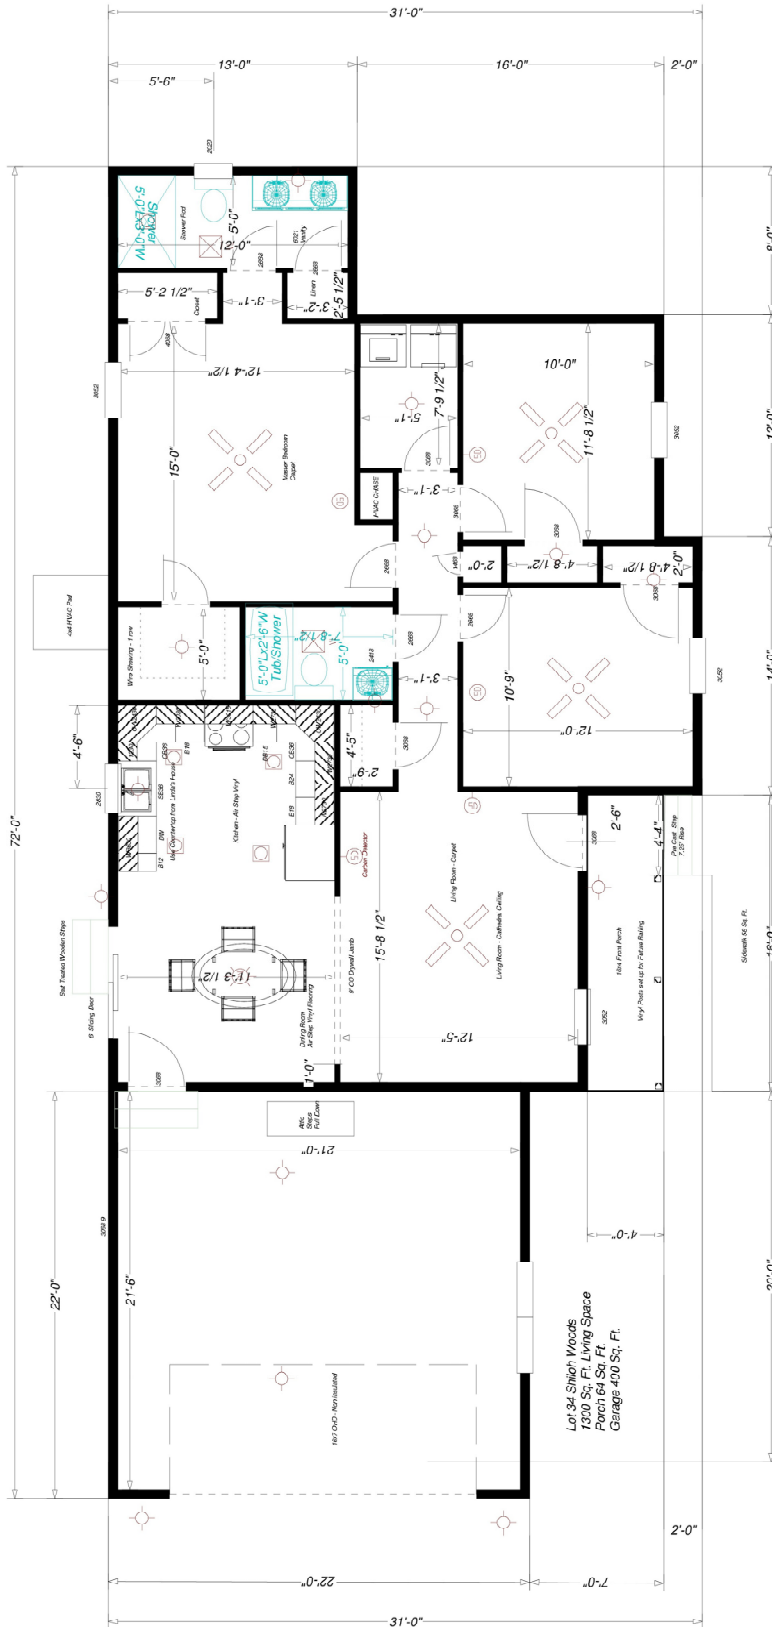

# The Gabe #174

1300 Sq. Ft.

JBSBuildsForLess.com