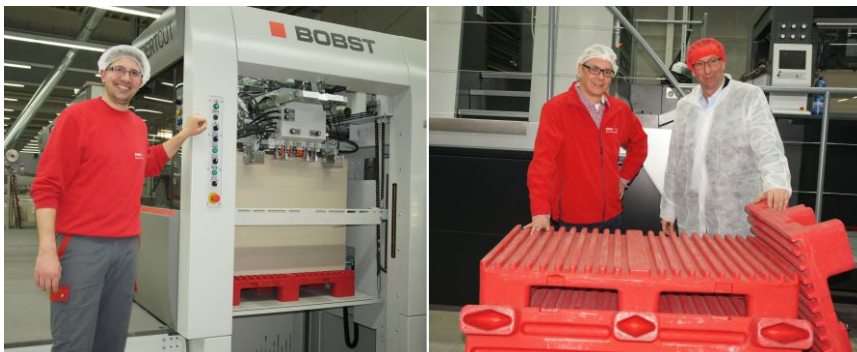

jeco plastic products

885 Andico Road PO Box 26
Plainfield, Indiana 46168-0026 USA
Phone: +317-839-4943 Fax: +317-839-1209
www.jecoplastics.com

business partner of
HEIDELBERG

opc OLIVER PÄTZOLD
CONSULTING
BANDEROLEN & MEHR

Phone: +49-(0) 2161-9028039
www.op-consulting.eu
info@opconsulting.eu
www.logistikpaletten.eu