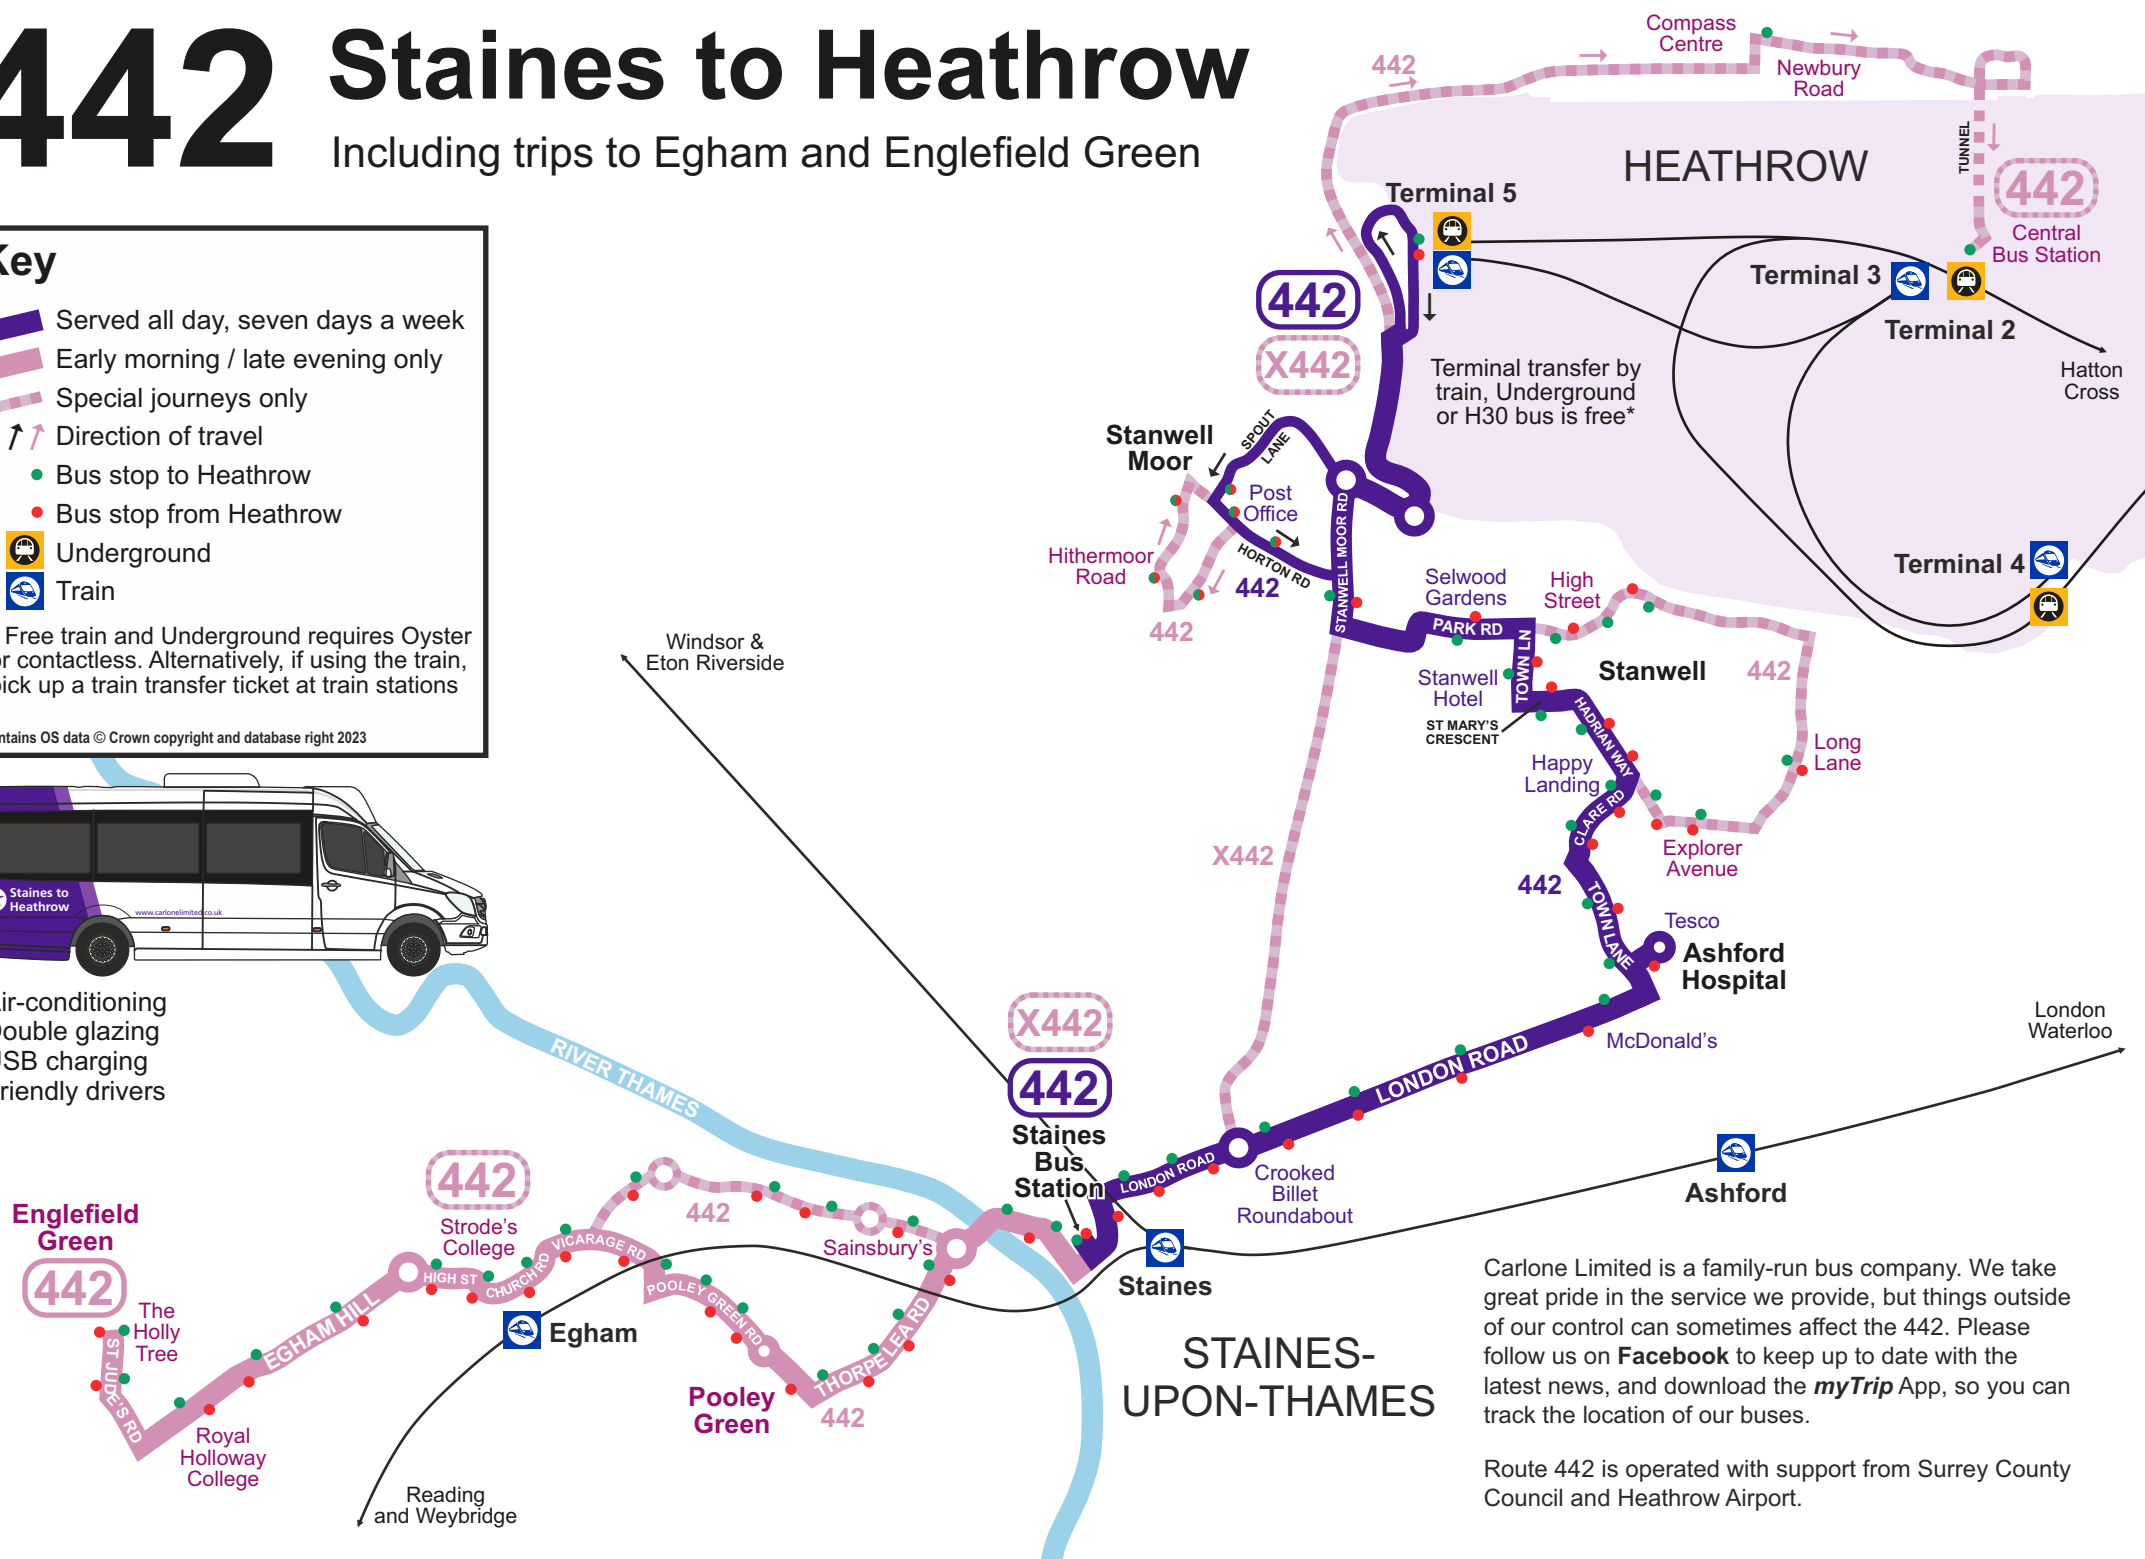

Carlone Limited is a family-run bus company. We take great pride in the service we provide, but things outside of our control can sometimes affect the 442. Please follow us on **Facebook** to keep up to date with the latest news, and download the **myTrip** App, so you can track the location of our buses.

Route 442 is operated with support from Surrey County Council and Heathrow Airport.