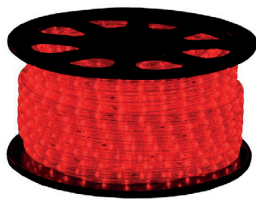

LED 3 WIRE ROPELIGHT 230V GREEN

99 meter roll

Ordercode: 060-003
EAN: 8714984007666
Color: Green
Input: 230V
Power: 3,2 Watt

Length: 99 meter
Max. length: 99 meter
Diameter: 13mm
Cutting length: 300cm

LED p/meter: 36
Cable type: Schuko
IP Rate: IP44
Carton Quantity: 1

LED 3 WIRE ROPELIGHT 230V RED

99 meter roll

Ordercode: 060-004
EAN: 8714984007673
Color: Red
Input: 230V
Power: 2,4 Watt

Length: 99 meter
Max. length: 99 meter
Diameter: 13mm
Cutting length: 300cm

LED p/meter: 36
Cable type: Schuko
IP Rate: IP44
Carton Quantity: 1

LED 3 WIRE ROPELIGHT 230V YELLOW

99 meter roll

Ordercode: 060-005
EAN: 8714984007680
Color: Yellow
Input: 230V
Power: 2,4 Watt

Length: 99 meter
Max. length: 99 meter
Diameter: 13mm
Cutting length: 300cm

LED p/meter: 36
Cable type: Schuko
IP Rate: IP44
Carton Quantity: 1