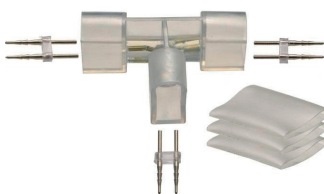

Connection type: Striped wire
IP rate: IP44
Carton Quantity: 1

L-CONNECTOR

incl. heat shrinkable self-adhesive tube

Ordercode: 115-010
EAN: 8714984006157

IP rate: IP44
Carton Quantity: 10

T-CONNECTOR

incl. heat shrinkable self-adhesive tube