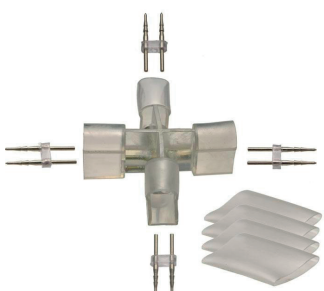

X-CONNECTOR

incl. heat shrinkable self-adhesive tube

Ordercode: 115-020
EAN: 8714984006171

IP rate: IP44
Carton Quantity: 10