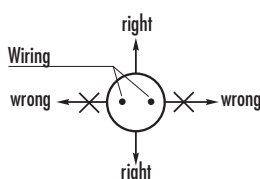

Rope Light

PVC CHANNEL 10MM - LENGTH 2 METER

for traditional and LED ropelight 10mm

Ordercode: 465-050
EAN: NA

Carton Quantity: 1

GENERAL INFORMATION

1. Make sure there is no current flow on the light tube and the mains supply cable while working on it. Never connect the mains voltage while the light tube is still on the reel; the heat development can cause fire. Never cover the light tube while lit.
2. Check whether the mains voltage of the Glamour Light corresponds with the mains voltage of the power supply.
3. For LED Glamour Light: by using 230 volt or by using a transformer always use a cable with convertor otherwise the LEDs will flicker. The use of a stabilized 12 or 24 volt DC powersupply is to be advised. In this case a converter is not needed.
4. Only cut the Glamour Light on the identification mark, otherwise part of the tube will be permanently useless. Make sure the main voltage is not connected. Use a pair of sharp cutting pliers and make sure the edge is smooth and at the right angles.

5. Mains supply cable and connectors.

It is not permitted to use other than the original mains supply cables and connectors and one must always operate according to the enclosed manual. Always seal the ending with a cap that must be glued on. Use the special glue, which can be obtained from your dealer. Allow the glue to dry for 10 minutes before continuing.

6. Assembly.