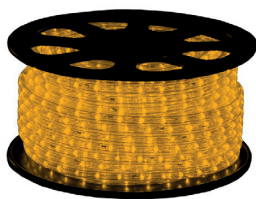

LED 3 WIRE ROPELIGHT 230V GREEN

99 meter roll

Ordercode: 060-003
EAN: 8714984007666
Color: Green
Input: 230V
Power: 3,2 Watt

Length: 99 meter
Max. length: 99 meter
Diameter: 13mm
Cutting length: 300cm

LED p/meter: 36
Cable type: Schuko
IP Rate: IP44
Carton Quantity: 1

LED 3 WIRE ROPELIGHT 230V RED

99 meter roll

Ordercode: 060-004
EAN: 8714984007673
Color: Red
Input: 230V
Power: 2,4 Watt

Length: 99 meter
Max. length: 99 meter
Diameter: 13mm
Cutting length: 300cm

LED p/meter: 36
Cable type: Schuko
IP Rate: IP44
Carton Quantity: 1

LED 3 WIRE ROPELIGHT 230V YELLOW

99 meter roll

Ordercode: 060-005
EAN: 8714984007680
Color: Yellow
Input: 230V
Power: 2,4 Watt

Length: 99 meter
Max. length: 99 meter
Diameter: 13mm
Cutting length: 300cm

LED p/meter: 36
Cable type: Schuko
IP Rate: IP44
Carton Quantity: 1

Length: 45 meter
Max. length: 20 meter
Diameter: 13mm
Cutting length: 22cm

LED p/meter: 36
Cable type: Striped Wire
IP Rate: IP44
Carton Quantity: 1

Rope Light

TRADITIONAL ROPELIGHT (BULB) 230V CLEAR

45 meter roll