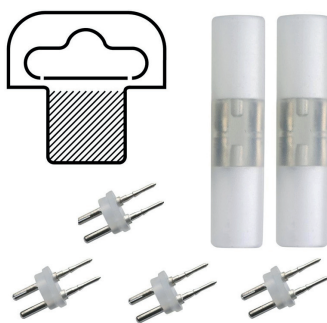

POWER CABLE 13MM OUTDOOR WITH END CAP AND GLUE - RETAIL PACK WITH TOPCARD

for traditional ropelight 13mm

Ordercode: 485-015
EAN: 8714984000346

Length: 150cm

Plug type: Schuko
IP Rate: IP44
Carton Quantity: 50

POWER CABLE 13MM OUTDOOR WITH END CAP - BULK PACKAGING

for traditional ropelight 13mm

Ordercode: 485-020
EAN: 8714984002067

Length: 150cm

Plug type: Schuko
IP Rate: IP44
Carton Quantity: 50

POWER CABLE 13MM OUTDOOR WITH END CAP 5 METER - BULK PACKAGING

for traditional ropelight 13mm

Ordercode: 485-025
EAN: 8714984900349

Length: 500cm

Plug type: Schuko
IP Rate: IP44
Carton Quantity: 30

2 SPLICE CONNECTORS WITH GLUE - RETAIL PACK WITH TOPCARD

for traditional and LED ropelight 13mm