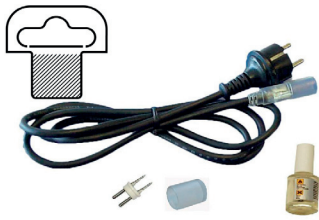

LED POWER CABLE 13MM OUTDOOR WITH STRIPED WIRE AND END CAP

for 12V & 24V LED and traditional ropelight

Ordercode: 065-010
EAN: 8714984005310

Length: 150cm

Cable type: Striped Wire
IP Rate: IP44
Carton Quantity: 50

POWER CABLE 13MM INDOOR WITH END CAP - RETAIL PACK WITH TOPCARD

for traditional ropelight 13mm

Ordercode: 485-010
EAN: 8714984000339

Length: 150cm

Plug type: Euro
IP Rate: IP20
Carton Quantity: 60

Rope Light

POWER CABLE 13MM OUTDOOR WITH END CAP AND GLUE - RETAIL PACK WITH TOPCARD

for traditional ropelight 13mm

Ordercode: 485-015
EAN: 8714984000346

Length: 150cm

Plug type: Schuko
IP Rate: IP44
Carton Quantity: 50

POWER CABLE 13MM OUTDOOR WITH END CAP - BULK PACKAGING

for traditional ropelight 13mm

Ordercode: 485-020
EAN: 8714984002067

Length: 150cm

Plug type: Schuko
IP Rate: IP44
Carton Quantity: 50

POWER CABLE 13MM OUTDOOR WITH END CAP 5 METER - BULK PACKAGING