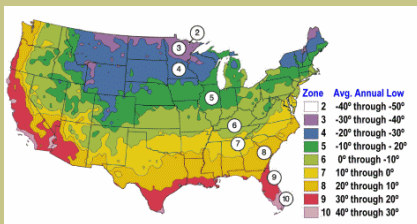

Western Redbud

Cercis occidentalis

Native to California.
This small tree delivers a 3 week brilliant display of magenta flowers in spring.

Summer foliage is handsome blue-green. 3" leaves notched or rounded at tip.

Can be grown as a multi-stem bush or single trunked tree.

Height ranges from 15-20 ft with same spread.

Very drought tolerant.

Cold hardy to U.S.D.A. Zone 7, some say 6.

Since 1944

From the nurseries of

L.E. COOKE CO