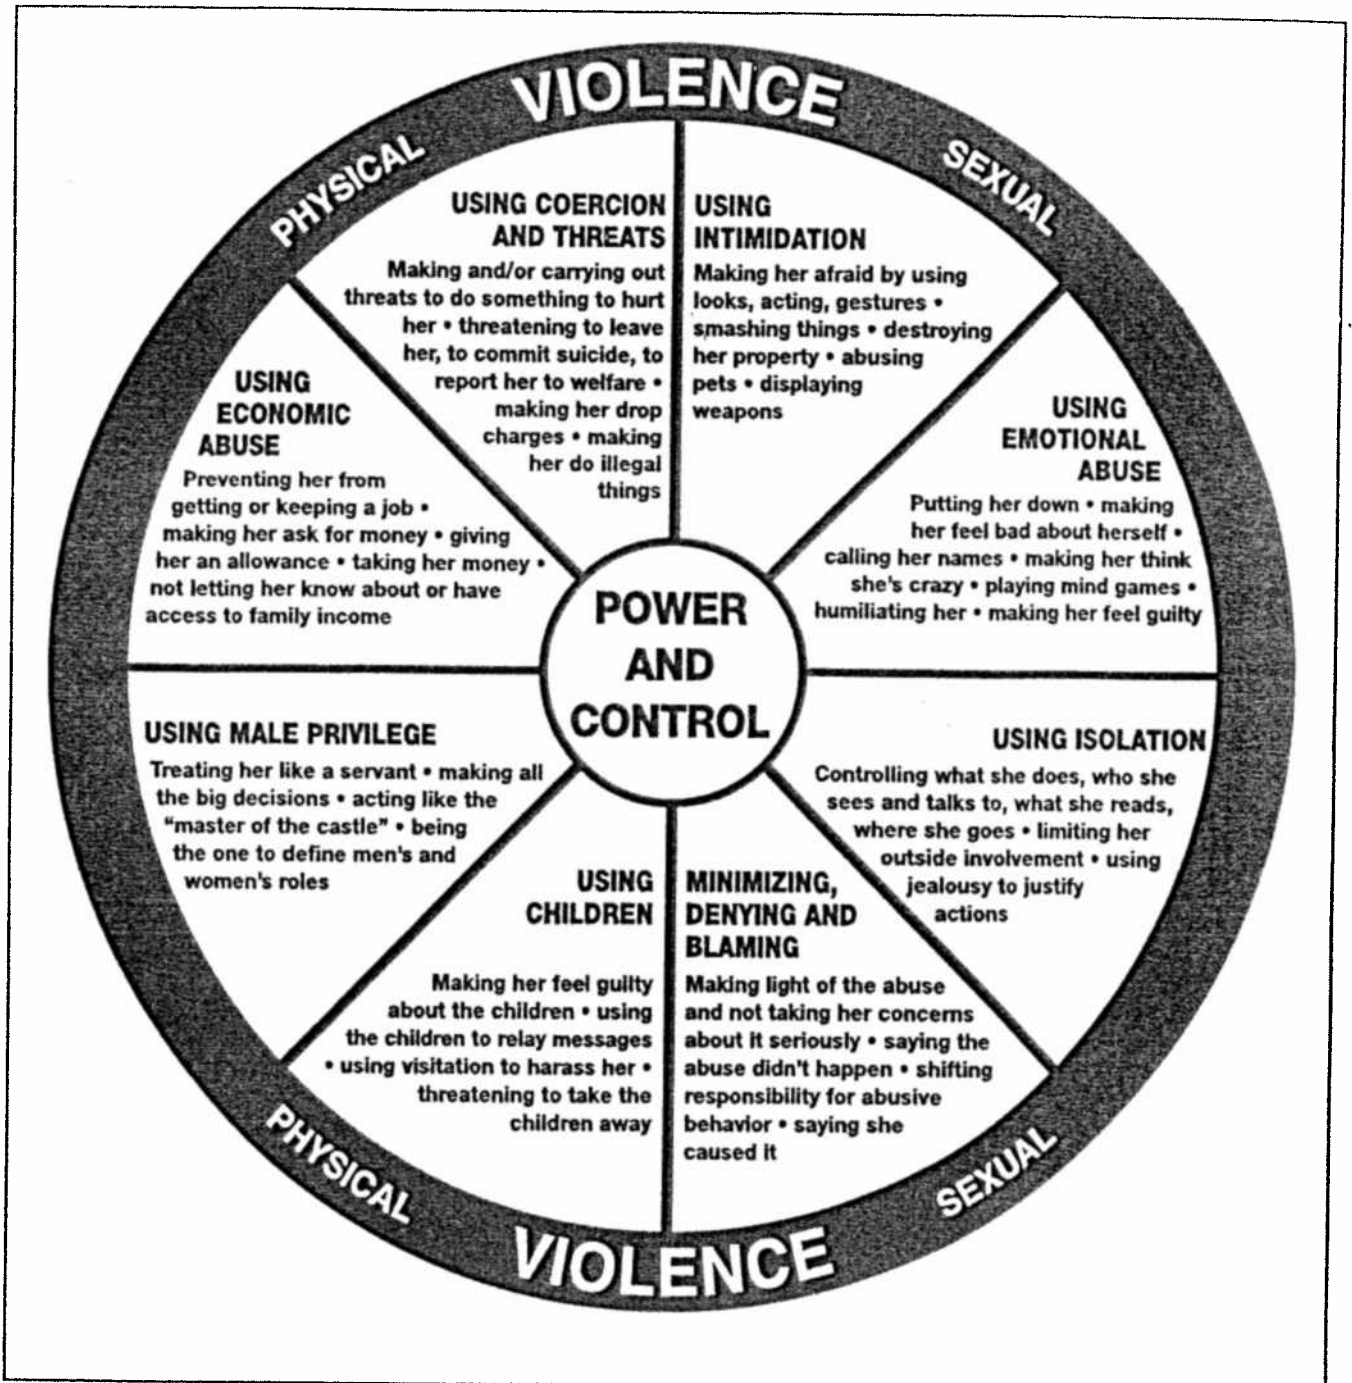

Power and Control Wheel

Duluth Domestic Abuse Intervention Project