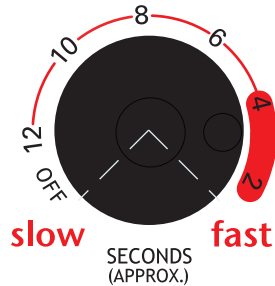

POWER

ELEVATION

VERTICAL

HORIZONTAL

2-LINE

REMOTE

RESET

FEED ON

FEED

SPEED

SPIN

BATTERY STATUS

LOW BATTERY

CHARGED/CHARGING

CHARGER

elite