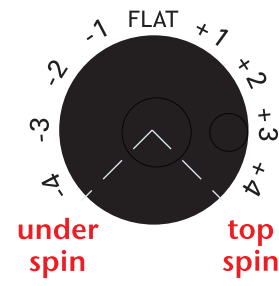

POWER

ELEVATION

VERTICAL

HORIZONTAL

2-LINE

REMOTE

RESET

FEED ON

FEED

SPEED

SPIN

BATTERY STATUS

LOW BATTERY

CHARGED/CHARGING

CHARGER

elite