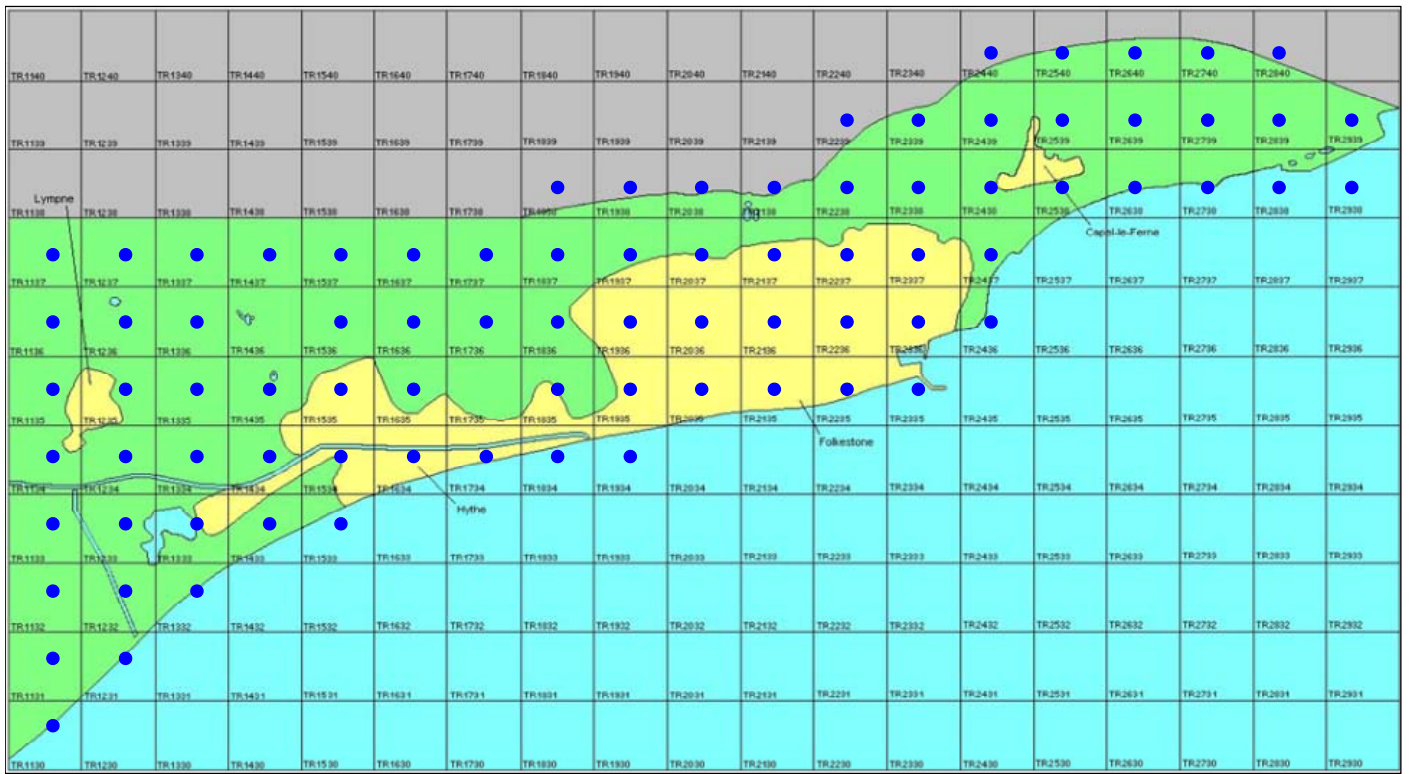

Starling

Sturnus vulgaris

Category A

Breeding resident, winter visitor and passage migrant

An abundant and widespread but declining breeding species in Kent, which is also a passage migrant and winter visitor. High counts may be noted on autumn migration or at winter roosts.

The full species account will follow but the breeding and wintering distribution maps based on the 2007 – 2012 BTO / KOS atlas are provided below.

Starling at Seabrook (Brian Harper)

The distribution of breeding records recorded in the BTO/KOS Atlas (2007 – 2012) is shown in figure 1.

Figure 1: Breeding distribution of Starling at Folkestone and Hythe by 1km square

The distribution of winter records recorded in the BTO/KOS Atlas (2007 – 2012) is shown in figure 2.

Figure 2: Wintering distribution of Starling at Folkestone and Hythe by 1km square