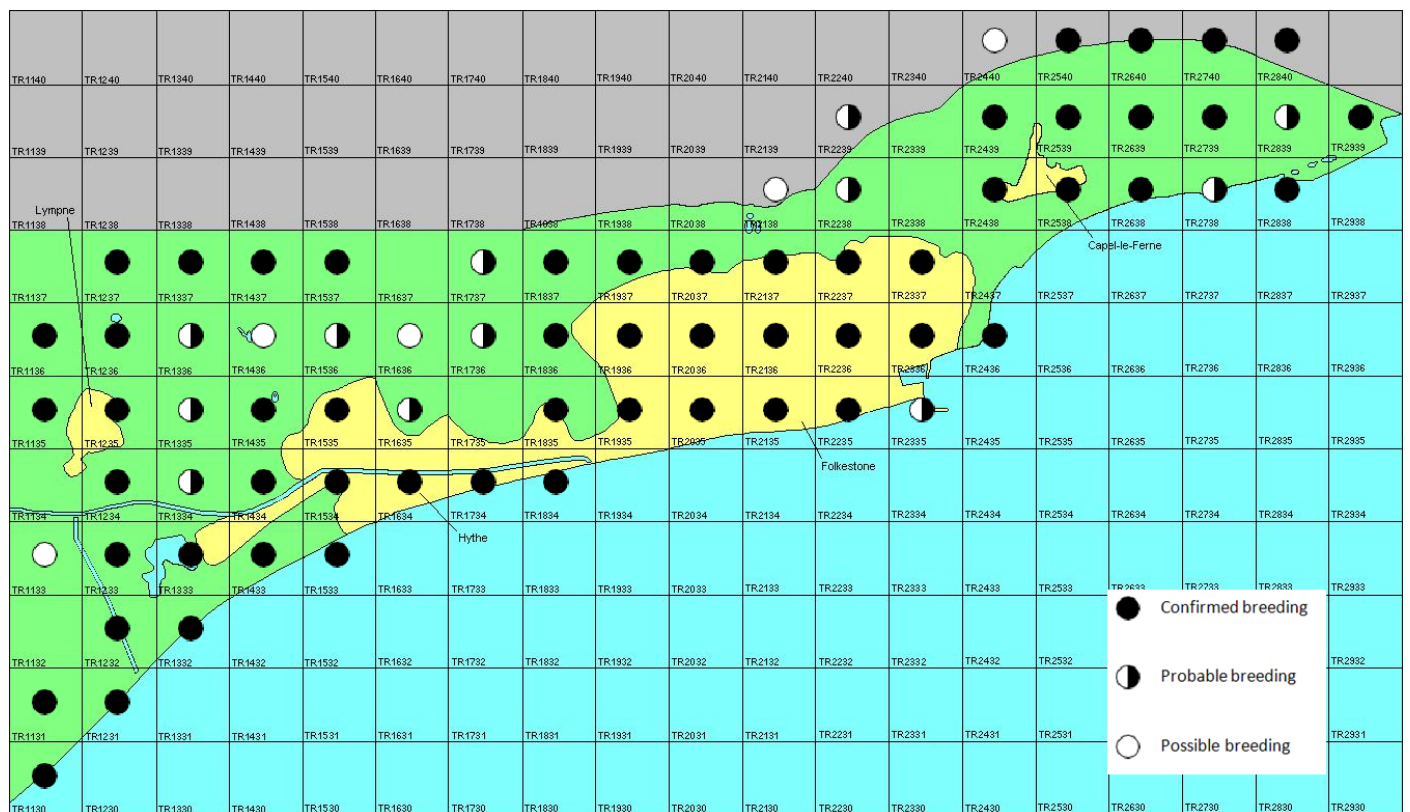

Starling

Sturnus vulgaris

Category A

Breeding resident, winter visitor and passage migrant

An abundant and widespread but declining breeding species in Kent, which is also a passage migrant and winter visitor. High counts may be noted on autumn migration or at winter roosts.

The full species account will follow but the breeding and wintering distribution maps based on the 2007 – 2012 BTO / KOS atlas are provided below.

Starling at Seabrook (Brian Harper)

The distribution of breeding records recorded in the BTO/KOS Atlas (2007 – 2012) is shown in figure 1.

Figure 1: Breeding distribution of Starling at Folkestone and Hythe by 1km square

The distribution of winter records recorded in the BTO/KOS Atlas (2007 – 2012) is shown in figure 2.

Figure 2: Wintering distribution of Starling at Folkestone and Hythe by 1km square