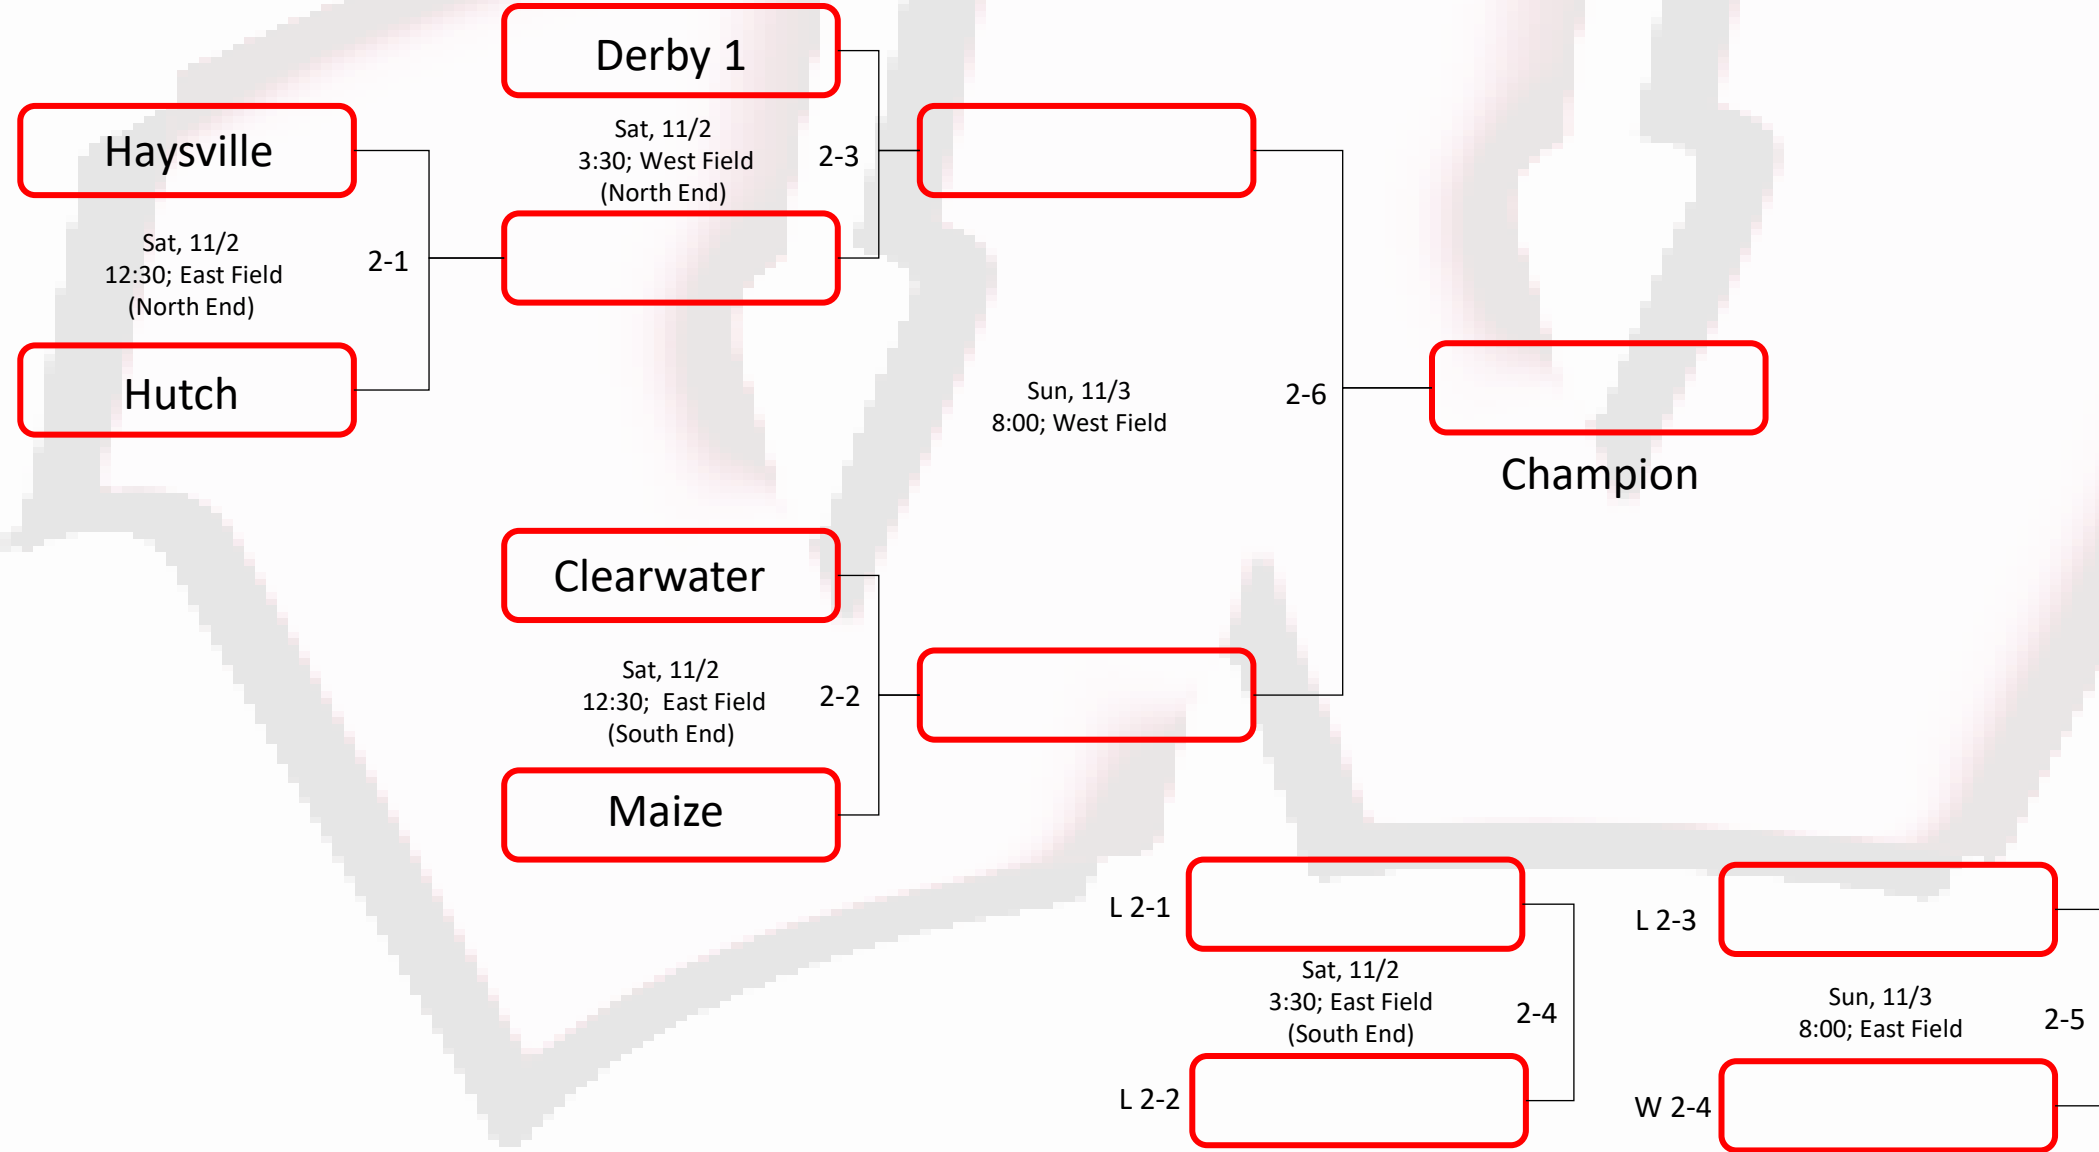

2019 Iron Dukes Bowl 1st & 2nd Grade Division

All games will be played at Worden Park – 800 W. West Hillside Street, Wellington, KS 67152

* Game 2-5 only played if Derby 1 loses game 2-3