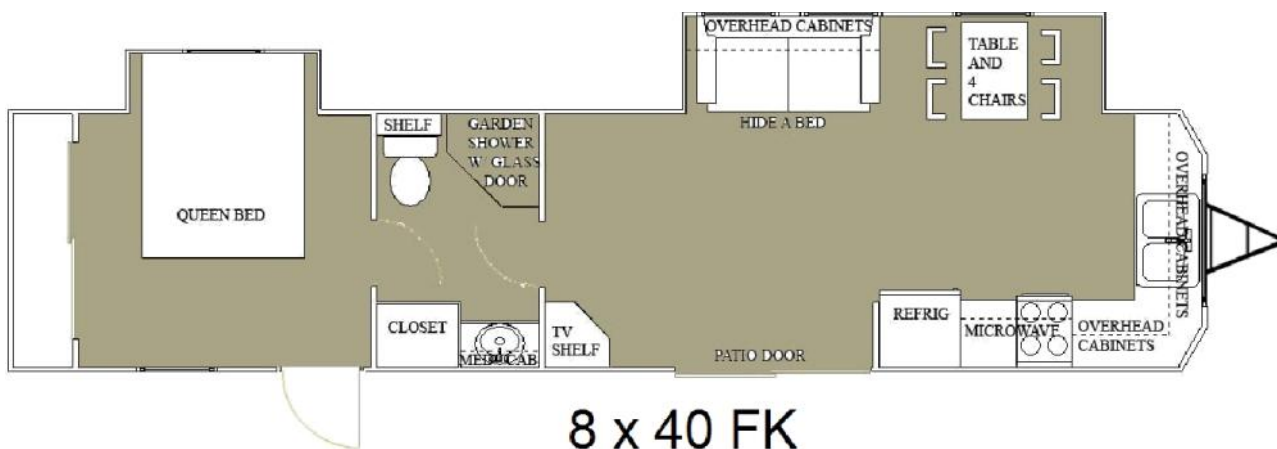

ALLEN CAMPER MFG. CO.

8 x 40 FK

8 x 40 FK Park Model Specifications

Gross vehicle weight rating	11000
Dry hitch weight	N/A
Unloaded vehicle weight	7750
Cargo carrying capacity	3250
Exterior length	40'
Exterior width	8'
Exterior height	11'6"