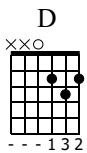

# Sunday bloody sunday

U2

Standard tuning

♩ = 80

E-Gt

Musical notation for measures 1-4. The staff shows a melodic line in 2/4 time with a mezzo-forte (mf) dynamic. The guitar tablature below shows fingerings: 4 3 2 3 | 2 3 2 3 | 0 3 0 3 | 0 3 0 3.

Musical notation for measures 5-8. The staff shows a melodic line with a repeat sign at the beginning and end. The guitar tablature shows fingerings: 4 4 | 7 7 | 5 5 | 5 5.

Musical notation for measures 9-12. The staff shows a melodic line with a repeat sign at the beginning and end. The guitar tablature shows fingerings: 2 3 0 | (2) (3) (2) (0) | 0 0 0 0 | (0) (0) (2) (0).