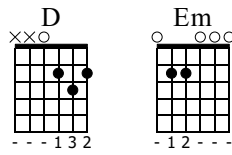

# Sunday bloody sunday

U2

Standard tuning

♩ = 80

E-Gt

Musical notation for measures 1-4. The staff shows a melodic line in 2/4 time with a mezzo-forte (mf) dynamic. The guitar tablature below shows fingerings: 4 3 2 3 | 2 3 2 3 | 0 3 0 3 | 0 3 0 3.

Musical notation for measures 5-8. The staff shows a melodic line with a repeat sign at the beginning and end. The guitar tablature shows fingerings: 4 4 | 7 7 | 5 5 | 5 5.

Musical notation for measures 9-12. The staff shows a melodic line with a repeat sign at the beginning and end. The guitar tablature shows fingerings: 2 3 0 | (2) (3) (2) (0) | 0 0 0 0 | (0) (0) (2) (0).