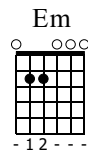

# Sunday bloody sunday

U2

Standard tuning

♩ = 80

E-Gt

Musical notation for measures 1-4. The staff shows a melodic line in 2/4 time with a mezzo-forte (mf) dynamic. The guitar tablature below shows fingerings: 4 3 2 3 | 2 3 2 3 | 0 3 0 3 | 0 3 0 3.

Musical notation for measures 5-8. The staff shows a melodic line with a repeat sign at the beginning and end. The guitar tablature shows fingerings: 4 4 | 7 7 | 5 5 | 5 5.

Musical notation for measures 9-12. The staff shows a melodic line with a repeat sign at the beginning and end. The guitar tablature shows fingerings: 2 3 0 | (2) (3) (2) (0) | 0 0 0 0 | (0) (0) (2) (0).