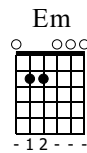

# Sunday bloody sunday

U2

Standard tuning

♩ = 80

E-Gt

Musical notation for measures 1-4. The staff shows a melodic line in 2/4 time with a mezzo-forte (mf) dynamic. The guitar tablature below shows fingerings: 4 3 2 3 | 2 3 2 3 | 0 3 0 3 | 0 3 0 3.

Musical notation for measures 5-8. The staff shows a melodic line with a repeat sign at the beginning and end. The guitar tablature shows fingerings: 4 4 | 7 7 | 5 5 | 5 5.

Musical notation for measures 9-12. The staff shows a melodic line with a repeat sign at the beginning and end. The guitar tablature shows fingerings: 2 3 0 | (2) (3) (2) (0) | 0 0 0 0 | (0) (0) (2) (0).