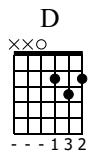

# Sunday bloody sunday

U2

Standard tuning

♩ = 80

E-Gt

Musical notation for measures 1-4. The staff shows a melodic line in 2/4 time with a mezzo-forte (mf) dynamic. The guitar tablature below shows fingerings: 4 3 2 3 | 2 3 2 3 | 0 3 0 3 | 0 3 0 3.

Musical notation for measures 5-8. The staff shows a melodic line with a repeat sign at the beginning and end. The guitar tablature shows fingerings: 4 4 | 7 7 | 5 5 | 5 5.

Musical notation for measures 9-12. The staff shows a melodic line with a repeat sign at the beginning and end. The guitar tablature shows fingerings: 2 3 0 | (2) (3) (2) (0) | 0 0 0 0 | (0) (0) (2) (0).