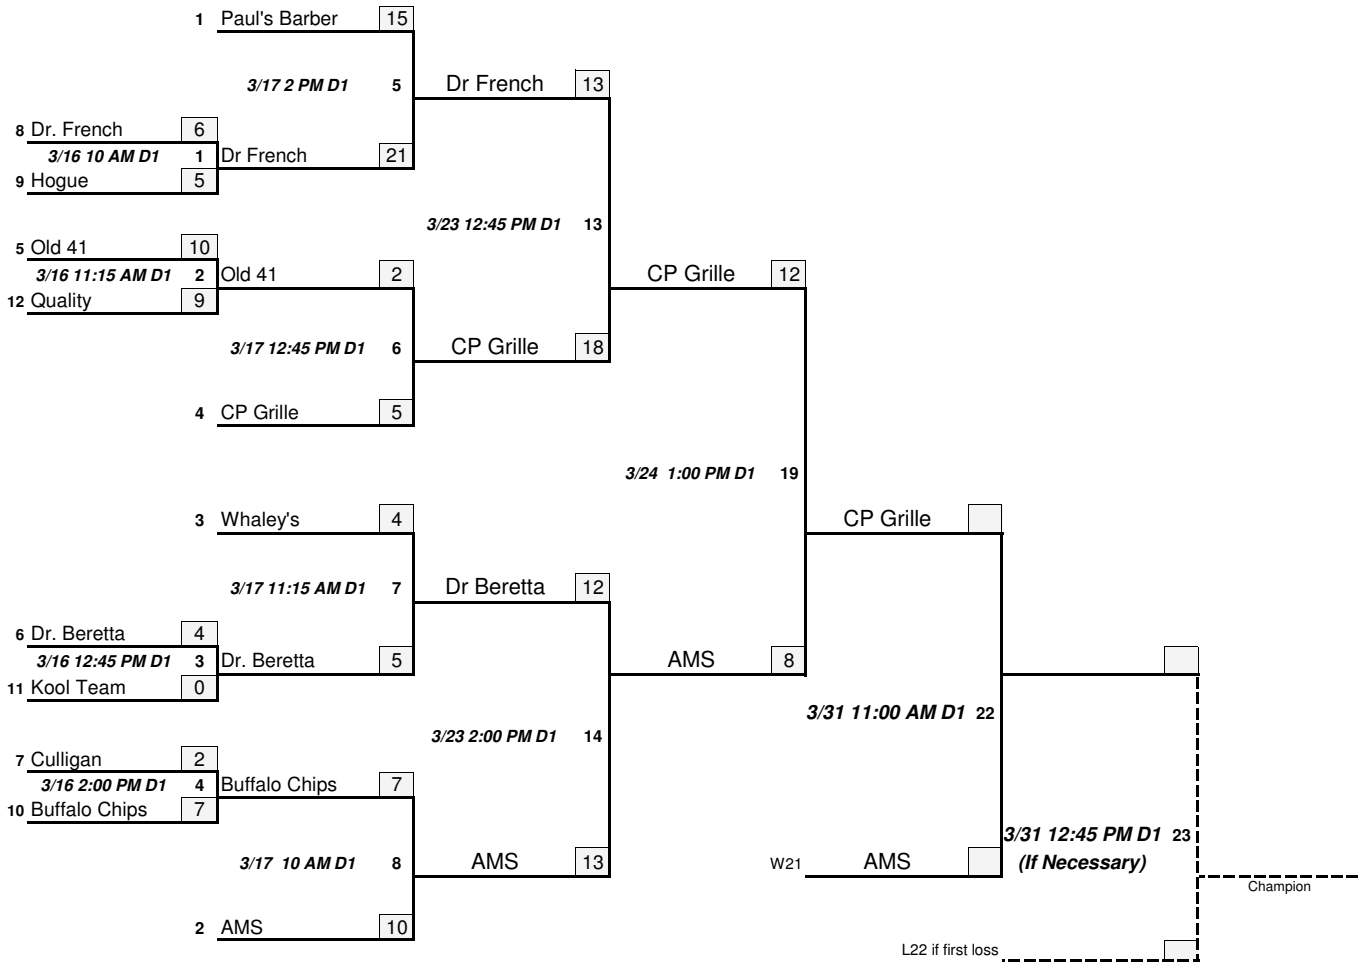

Winner's Bracket

2021 CP SOFTBALL MENS DOUBLE ELIMINATION TOURNAMENT  
3/16----3/31

Loser's Bracket