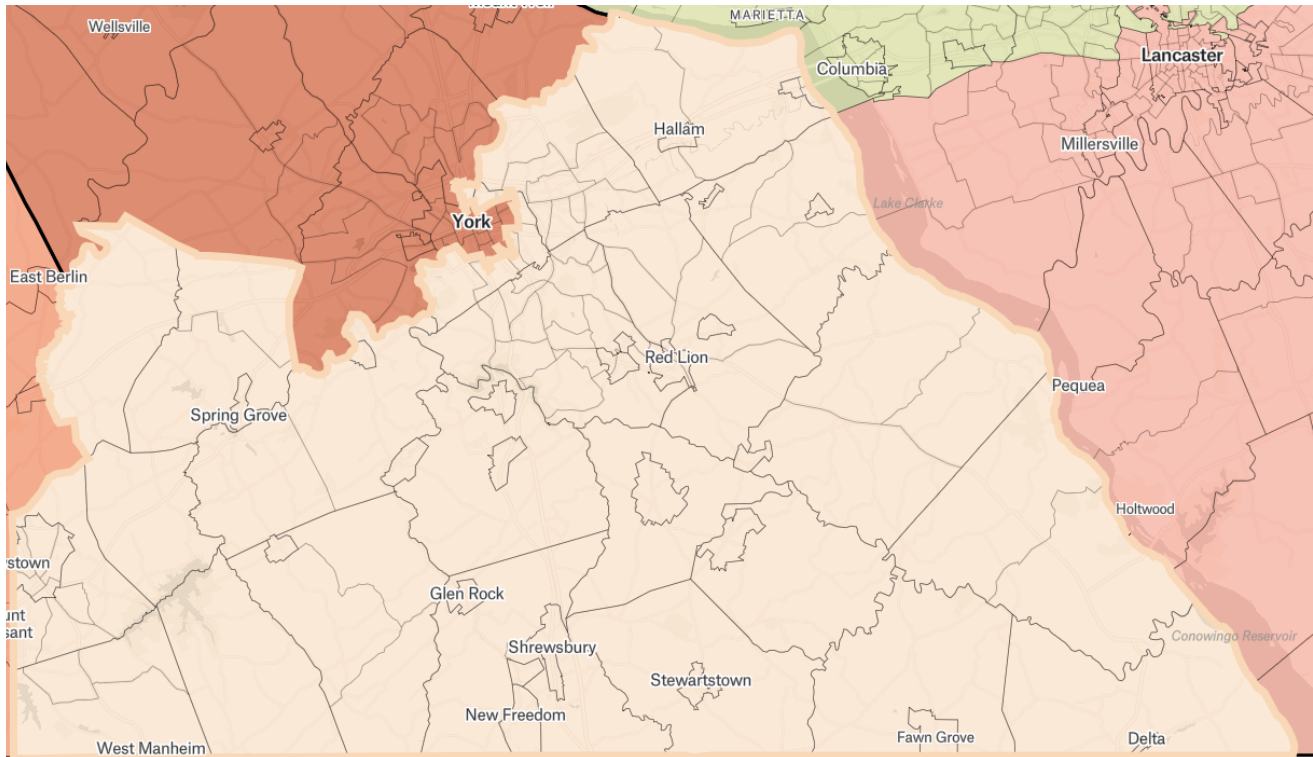

# PENNSYLVANIA SENATE DISTRICT 28

## PA SENATE DISTRICT 28 INCLUDES THE FOLLOWING AREAS:

### YORK COUNTY:

- Chanceford Township
- Codorus Township
- East Hopewell Township
- Fawn Township
- Heidelberg Township
- Hellam Township
- Hopewell Township
- Jackson Township
- Lower Chanceford Township
- Lower Windsor Township
- Manheim Township
- North Codorus Township
- North Hopewell Township
- Paradise Township
- Peach Bottom Township
- Penn Township
- Shrewsbury Township
- Spring Garden Township
- Springettsbury Township
- Springfield Township
- West Manheim Township
- Windsor Township
- York Township
- Cross Roads Borough
- Dallastown Borough
- Delta Borough
- East Prospect Borough
- Fawn Grove Borough
- Felton Borough
- Glen Rock Borough
- Hallam Borough
- Hanover Borough
- Jacobus Borough
- Jefferson Borough
- Loganville Borough
- New Freedom Borough
- New Salem Borough
- North York Borough
- Railroad Borough
- Red Lion Borough
- Seven Valleys Borough
- Shrewsbury Borough
- Spring Grove Borough
- Stewartstown Borough
- Windsor Borough
- Winterstown Borough
- Wrightsville Borough
- Yoe Borough
- Yorkana Borough

*This document created, printed and paid for by  
the Democratic Party of York County*