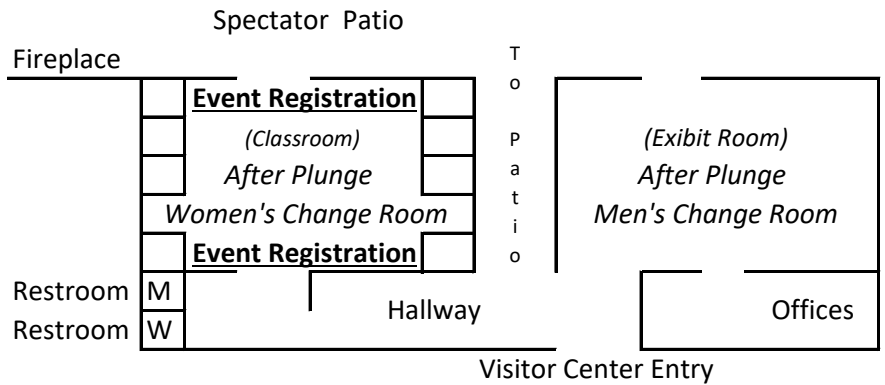

# Eagle Nest Lake Visitor Center - Site Map for Polar Events on New Year's Day

Visitor Center Parking Area