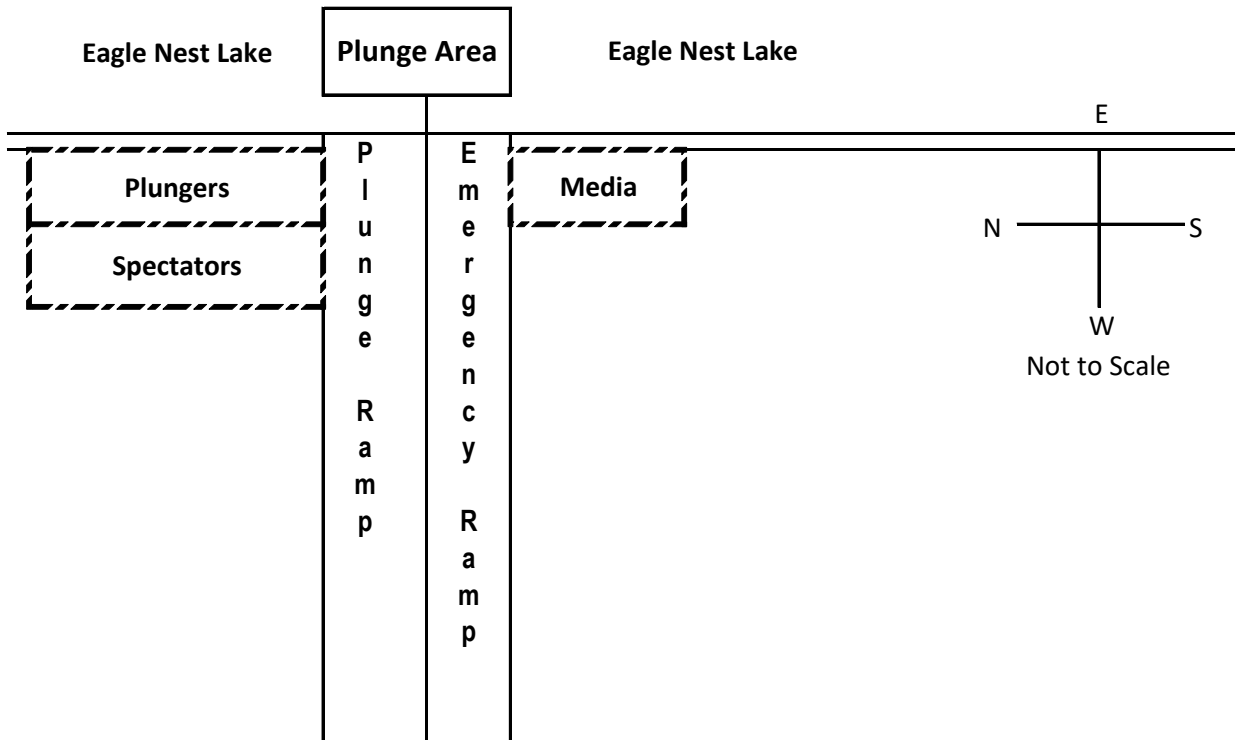

# Eagle Nest Lake Visitor Center - Site Map for Polar Events on New Year's Day

Visitor Center Parking Area