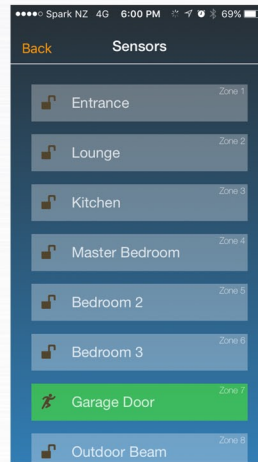

Security & Control

5 Year **Warranty**

Arm/Disarm

Control

Live Sensor Status

Push Notifications

Features

Let your smartphone do the work with Intelligent features such as displaying when your windows & doors are left open, stay arming your garage from the comfort of your bedroom or opening your garage door to let the courier deliver a package

Sensor activations are sent directly to your smartphone as push notifications. Notifications also include: Arm/disarm, mains power failure/restore, battery failure/restore, panic, fire, medical & tamper alarms. Notifications can be sent to your smartphone app or a monitoring station for guard response

The Elite Control app is capable of controlling multiple security systems & synchronising multiple smartphones to one security system

ESL-2 Applications