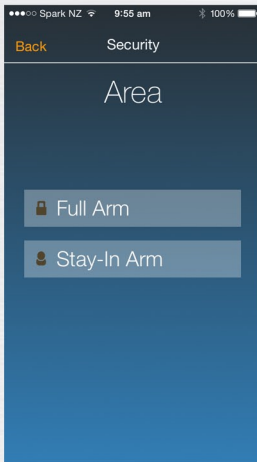

Smartphone App & Monitoring

ESL-2 APP POD

Plug in network module for ESL-2 security & control systems

Plug & Play

Pre Programmed

App or IP Monitoring

Push Notification Alerts

Apple or Android Compatible

Security & Control

5 Year **Warranty**

Arm/Disarm

Control

Live Sensor Status

Push Notifications

Features

Let your smartphone do the work with Intelligent features such as displaying when your windows & doors are left open, stay arming your garage from the comfort of your bedroom or opening your garage door to let the courier deliver a package