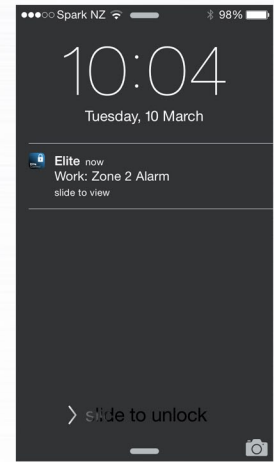

Security & Control

5 Year **Warranty**

Arm/Disarm

Control

Live Sensor Status

Push Notifications

Features

Let your smartphone do the work with Intelligent features such as displaying when your windows & doors are left open, stay arming your garage from the comfort of your bedroom or opening your garage door to let the courier deliver a package

Sensor activations are sent directly to your smartphone as push notifications. Notifications also include: Arm/disarm, mains power failure/restore, battery failure/restore, panic, fire, medical & tamper alarms. Notifications can be sent to your smartphone app or a monitoring station for guard response

The Elite Control app is capable of controlling multiple security systems & synchronising multiple smartphones to one security system

ESL-2 Applications