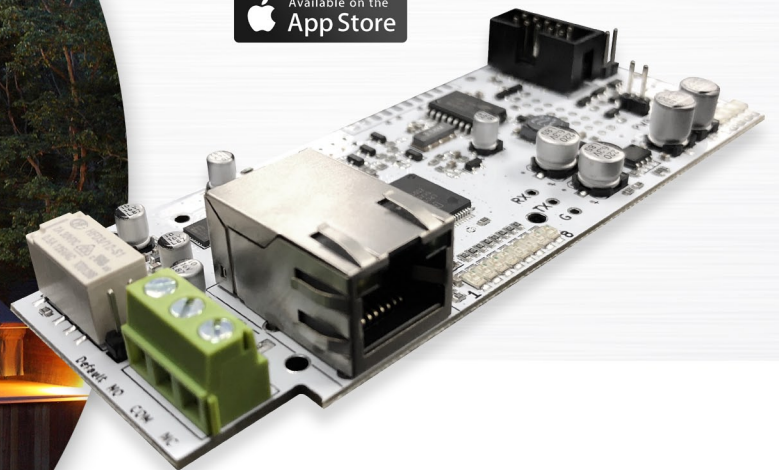

Smartphone App & Monitoring

ESL-2 APP POD

Plug in network module for ESL-2 security & control systems

Plug & Play

Pre Programmed

App or IP Monitoring

Push Notification Alerts

Apple or Android Compatible

Security & Control

5 Year **Warranty**

Arm/Disarm

Control

Live Sensor Status

Push Notifications

Features

Let your smartphone do the work with Intelligent features such as displaying when your windows & doors are left open, stay arming your garage from the comfort of your bedroom or opening your garage door to let the courier deliver a package

The Elite Control app is capable of controlling multiple security systems & synchronising multiple smartphones to one security system

ESL-2 Applications