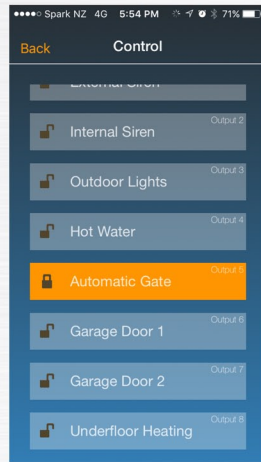

Security & Control

5 Year **Warranty**

Arm/Disarm

Control

Live Sensor Status

Push Notifications

Features

Let your smartphone do the work with Intelligent features such as displaying when your windows & doors are left open, stay arming your garage from the comfort of your bedroom or opening your garage door to let the courier deliver a package

Sensor activations are sent directly to your smartphone as push notifications. Notifications also include: Arm/disarm, mains power failure/restore, battery failure/restore, panic, fire, medical & tamper alarms. Notifications can be sent to your smartphone app or a monitoring station for guard response

The Elite Control app is capable of controlling multiple security systems & synchronising multiple smartphones to one security system

ESL-2 Applications