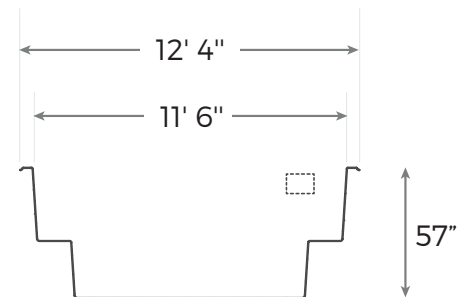

NAUTIKA 1227

Our basic pool is delivered in brilliant white, and is also available in grey or blue.

INCLUDED:

Skimmer / Return / Drain

AREA	290 SF
WEIGHT	1900 POUNDS
PERIMETER	74 LINEAR FOOT
VOLUME	1118 CUBIC FOOT 8363 US GALLONS 6963 IMP. GALLONS 31 650 LITRES