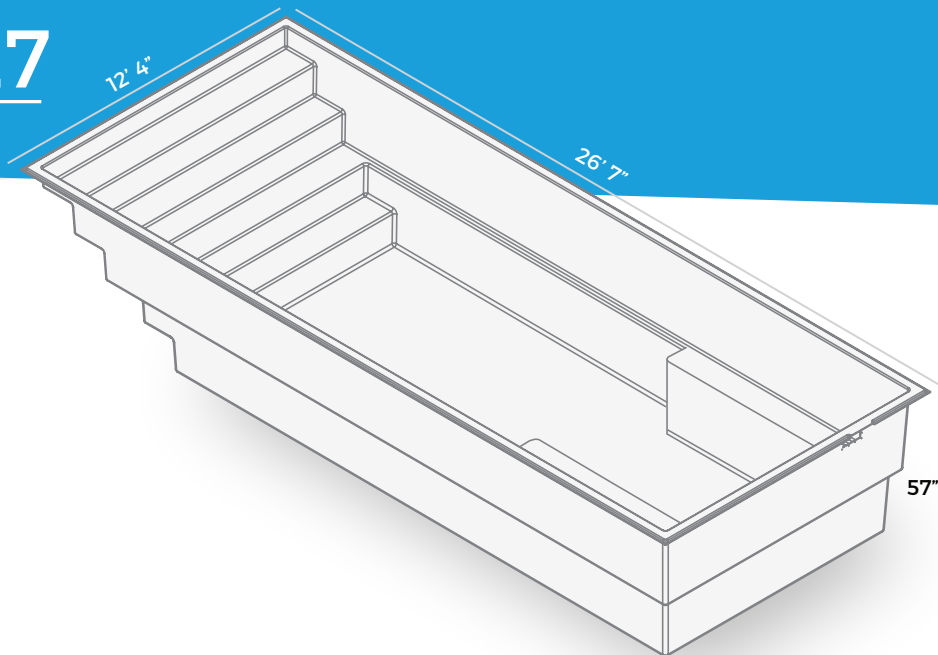

NAUTIKA 1227

Our basic pool is delivered in brilliant white, and is also available in grey or blue.

INCLUDED:

Skimmer / Return / Drain

AREA	290 SF
WEIGHT	1900 POUNDS
PERIMETER	74 LINEAR FOOT
VOLUME	1118 CUBIC FOOT 8363 US GALLONS 6963 IMP. GALLONS 31 650 LITRES