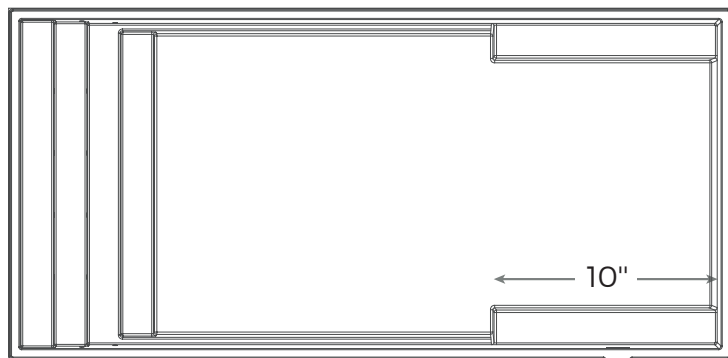

NAUTIKA 1227

Our basic pool is delivered in brilliant white, and is also available in grey or blue.

INCLUDED:

Skimmer / Return / Drain

AREA	290 SF
WEIGHT	1900 POUNDS
PERIMETER	74 LINEAR FOOT
VOLUME	1118 CUBIC FOOT 8363 US GALLONS 6963 IMP. GALLONS 31 650 LITRES