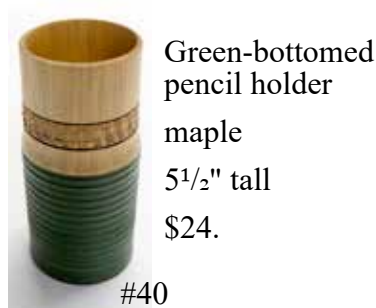

Red & green rings box w/ lid

oak lid, ash body
4 1/2" tall
\$29.

#44

Same as above except for pattern

#39

Green-bottomed pencil holder
maple
5 1/2" tall
\$24.

#40

Green-ringed pencil holder
maple
5 1/2" tall
\$24.