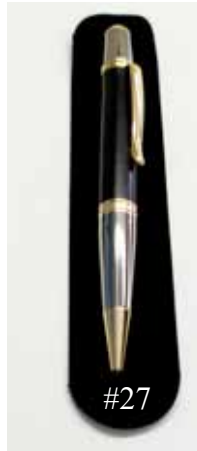

Mushroom
(rough-cut)
cedar
height 4"
\$4.

Dan Meyerhoefer Pens

Each pen comes with
a velour case

A. Slimline wood

← \$20.

#25

#26

B. Acrylic, purple
\$30.

#27

C. Wood, silver
\$30.

#28

D. Light wood, black
\$30.

#29

E. Dark wood, black
\$30.

Clifford Weatherell "Winged" Bowls

#30