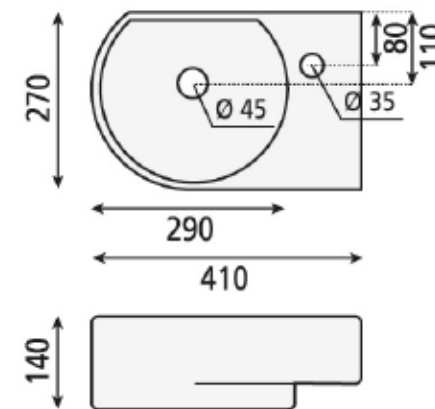

VALENCIA

ref. 7017
410x270x140 mm

Lavabo rectangular suspendido
Rectangular wall-mounted
washbasin

- ▶ Puede ir a pared
- ▶ Con rebosadero
- ▶ Wall-mounting possibility
- ▶ With overflow

- ⊖ 7 kg.
- ⊖ 420x290x140 mm - 8 kg.
- ⊖ 112 ud.