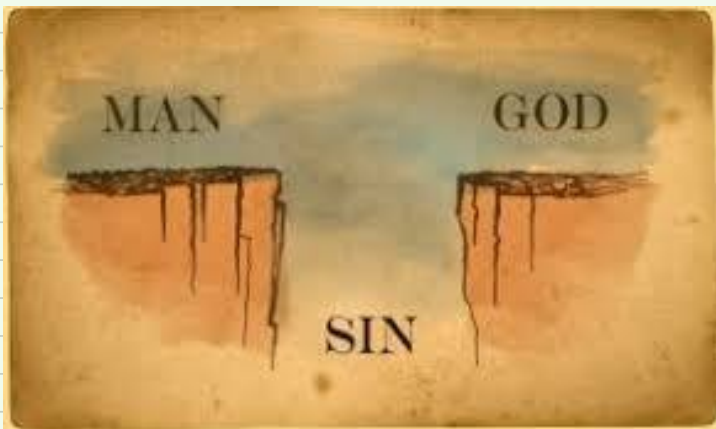

WHO IS JESUS

We open this session of who is Jesus by hi-lighting key points from the Prelude videos. We identified God, His creation of man, and the tarnished relationship between God and mankind. These key points helped us understand why we need Jesus.

Pivotal moments throughout the Prelude: God give a command