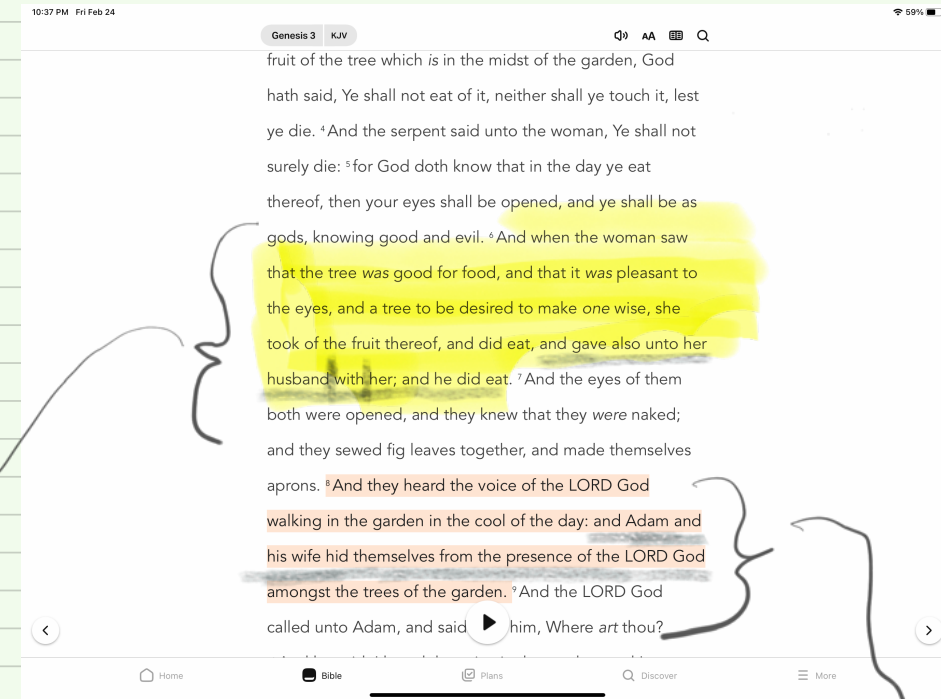

Pivotal moments throughout the Prelude: God give a command

GOD'S COMMAND

Genesis 2: 16-17

God gives Adam a command to follow.

WHO IS JESUS

We open this session of who is Jesus by hi-lighting key points from the Prelude videos. We identified God, His creation of man, and the tarnished relationship between God and mankind. These key points helped us understand why we need Jesus.

Disobedience separated mankind from God's presence.

THE FALL

Focus Scripture: Genesis 3:6

Pivotal moments throughout the Prelude: Mankind disobedience to God's command. Mankind separation from God

So according to the Text: Adam was with his wife when she ate of the tree and he did proceed to partake in eating from the forbidden Tree. We hi-light Adam because he was given the command by God. Adam should have stopped His wife and chose not to disobey God. His failure to do so destroyed his sanctification and therefore he and his wife both tried to outsmart God by hiding from Him {which symbolizes how sin separates us from God}.