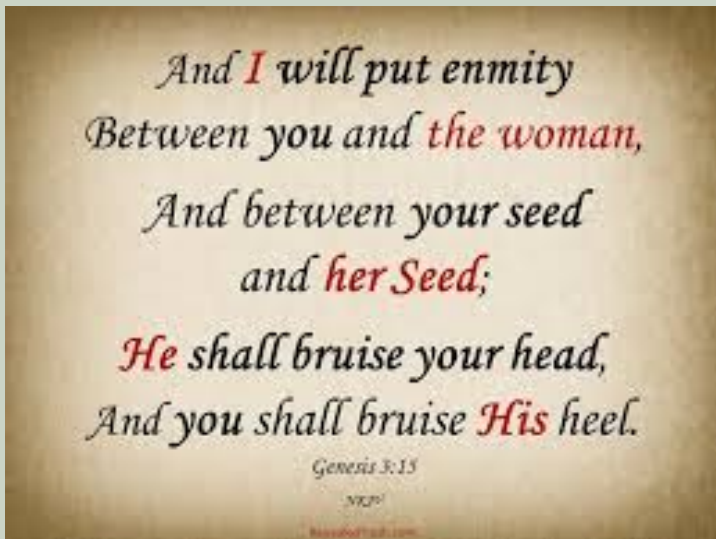

WHO IS JESUS

1. We will discuss why it was important for Jesus to come
2. We will discuss the first prophecy of Jesus coming.
3. We will discuss the birth of Jesus.
4. We will discuss His life, and impact he made on earth.
5. We will briefly recap, Jesus death and resurrection.

Focus Scripture Genesis 3:15