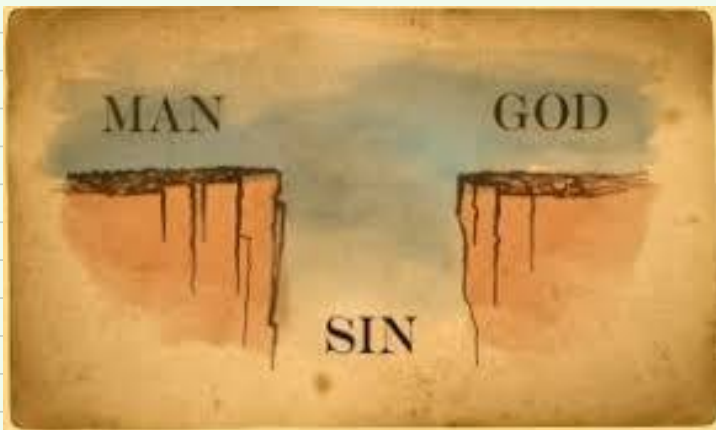

Pivotal moments throughout the Prelude: God give a command

GOD'S COMMAND

Genesis 2: 16-17

God gives Adam a command to follow.

WHO IS JESUS

We open this session of who is Jesus by hi-lighting key points from the Prelude videos. We identified God, His creation of man, and the tarnished relationship between God and mankind. These key points helped us understand why we need Jesus.

Disobedience separated mankind from God's presence.

THE FALL

Focus Scripture: Genesis 3:6

Pivotal moments throughout the Prelude: Mankind disobedience to God's command. Mankind separation from God

So according to the Text: Adam was with his wife when she ate of the tree and he did proceed to partake in eating from the forbidden Tree. We hi-light Adam because he was given the command by God. Adam should have stopped His wife and chose not to disobey God. His failure to do so destroyed his sanctification and therefore he and his wife both tried to outsmart God by hiding from Him {which symbolizes how sin separates us from God}.