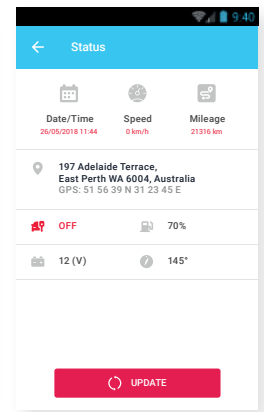

Features

Updates 2 times per day

Unwired, no installation necessary

4G/3G/GSM works worldwide

Perfect dealership stock management, lot management and financing

Includes 3 years Service, NO monhly fee

Ideal for Covert Security for Cars, Boats, Caravans and trailers

Basic Specifications

- Voltage 3.0 VDC
- GPRS data(500mA);
- Sleep Current 15uA
- GNSS Accuracy 5-15m
- GSM Band B2/ B3/ B5/ B8
- WCDMA Band B1/ B2/ B5/ B8
- LTE FDD: B1/B2/B3/B4/B5/B8/B28

- LTE TDD: B40
- Hot/warm/cold Start <3s,<15s,<60s
- Battery Capacity 6500mAh
- Dimensions (mm) 120(L)X 69(W) X 19.5(H)
- Working Temperature Arrange -20°C~65°C
- Work Humidity 20%~80%RH
- Net Weight 166g