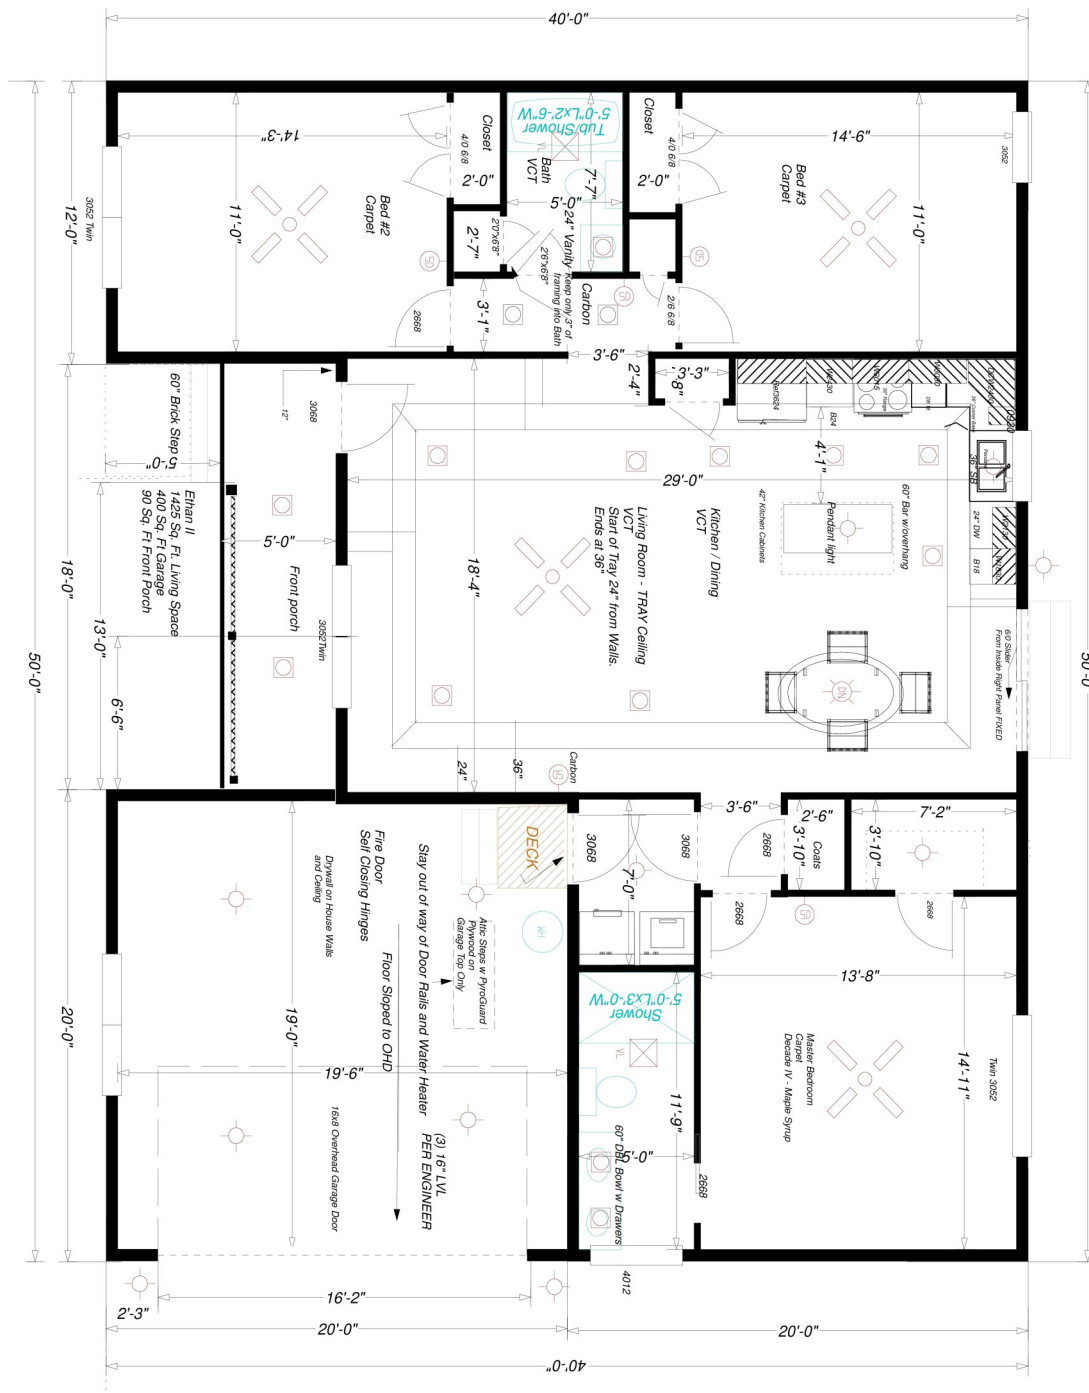

1400 +/- Sq. Ft—
Plan #184

ETHAN II

ETHAN II

JBS Builds For Less.com