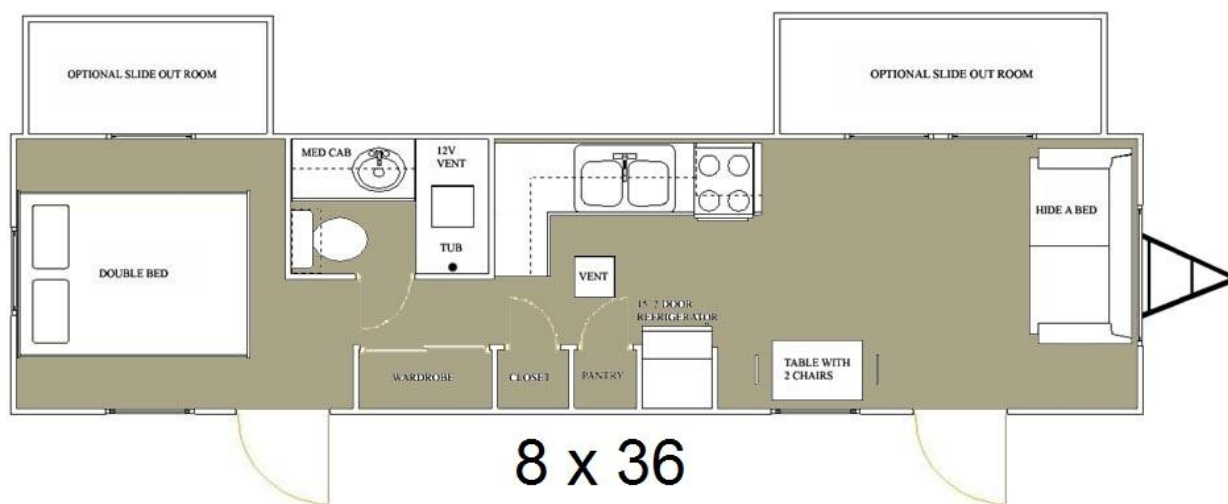

ALLEN CAMPER MFG. CO.

8 x 36'

8 x 36 Park Model Specifications

Gross vehicle weight rating	10000
Dry hitch weight	1500
Unloaded vehicle weight	5800
Cargo carrying capacity	4200
Exterior length	36'
Exterior width	8'
Exterior height	11'