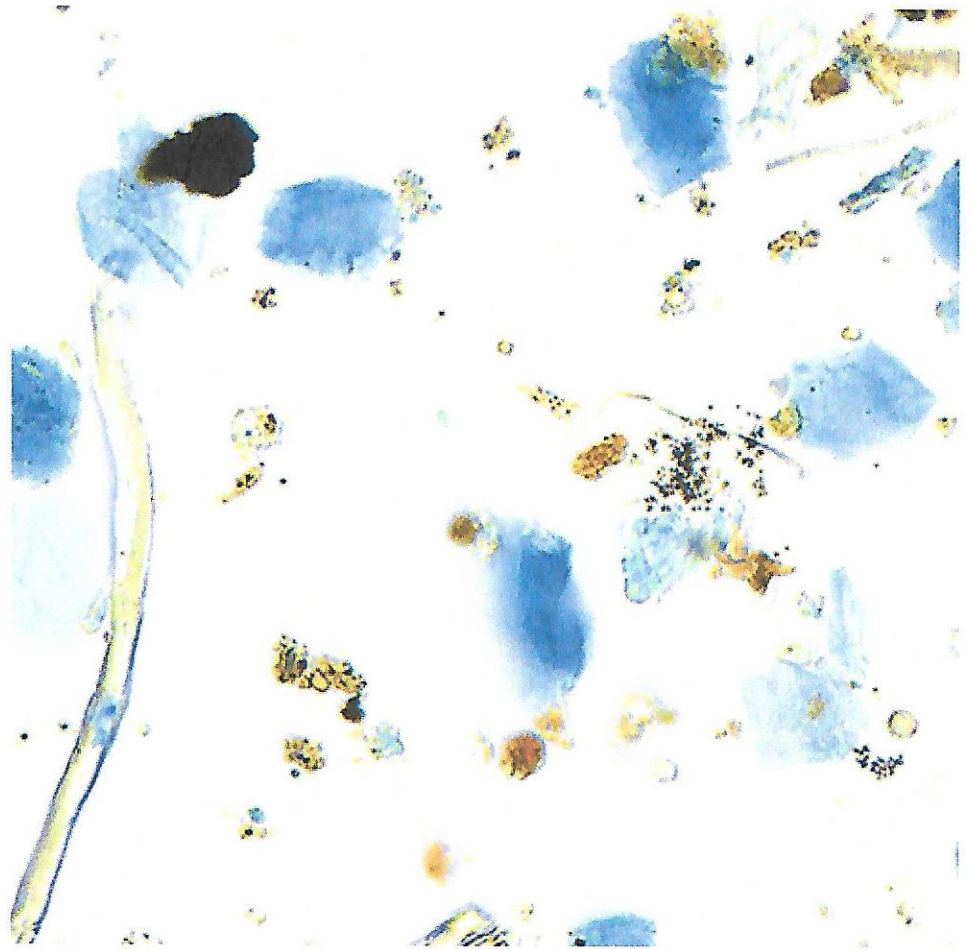

Kitchen

Trace 4x

Outside

Inside

30x Zoomed

Notable Objects