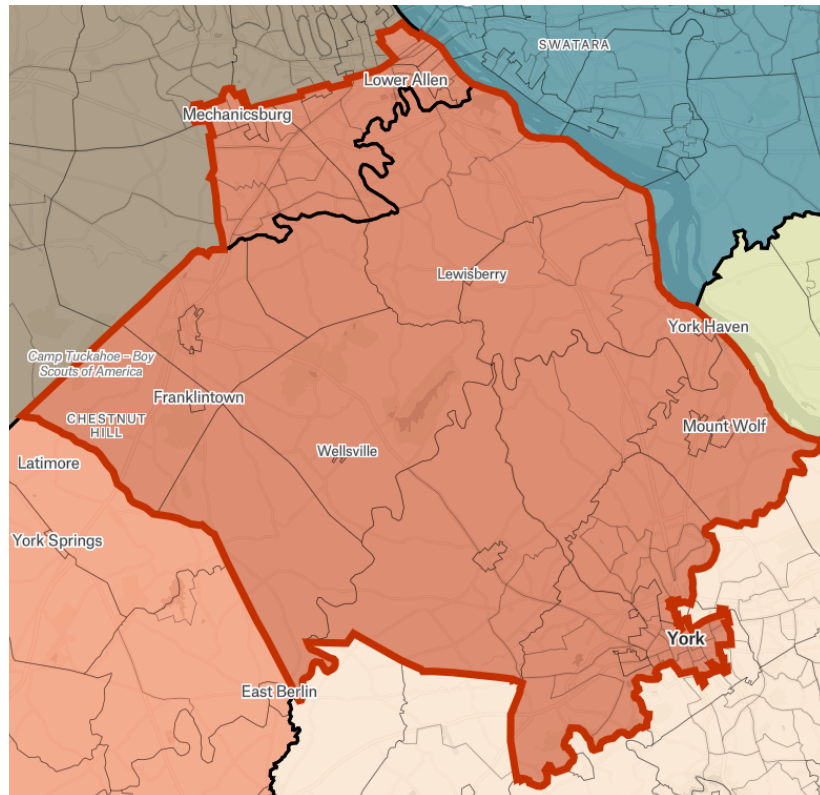

# PENNSYLVANIA SENATE DISTRICT 31

## PA SENATE DISTRICT 31 INCLUDES THE FOLLOWING AREAS:

### **CUMBERLAND COUNTY:**

- Lower Allen Township
- Upper Allen Township
- Lemoyne Borough
- Mechanicsburg Borough
- New Cumberland Borough
- Shiremanstown Borough

### **YORK COUNTY:**

- City of York
- Carroll Township
- Conewago Township
- Dover Township
- East Manchester Township
- Fairview Township
- Franklin Township
- Manchester Township
- Monaghan Township
- Newberry Township
- Warrington Township
- Washington Township
- West Manchester Township
- Dillsburg Borough
- Dover Borough
- Franklinton Borough
- Goldsboro Borough
- Lewisberry Borough
- Manchester Borough
- Mount Wolf Borough
- Wellsville Borough
- West York Borough
- York Haven Borough