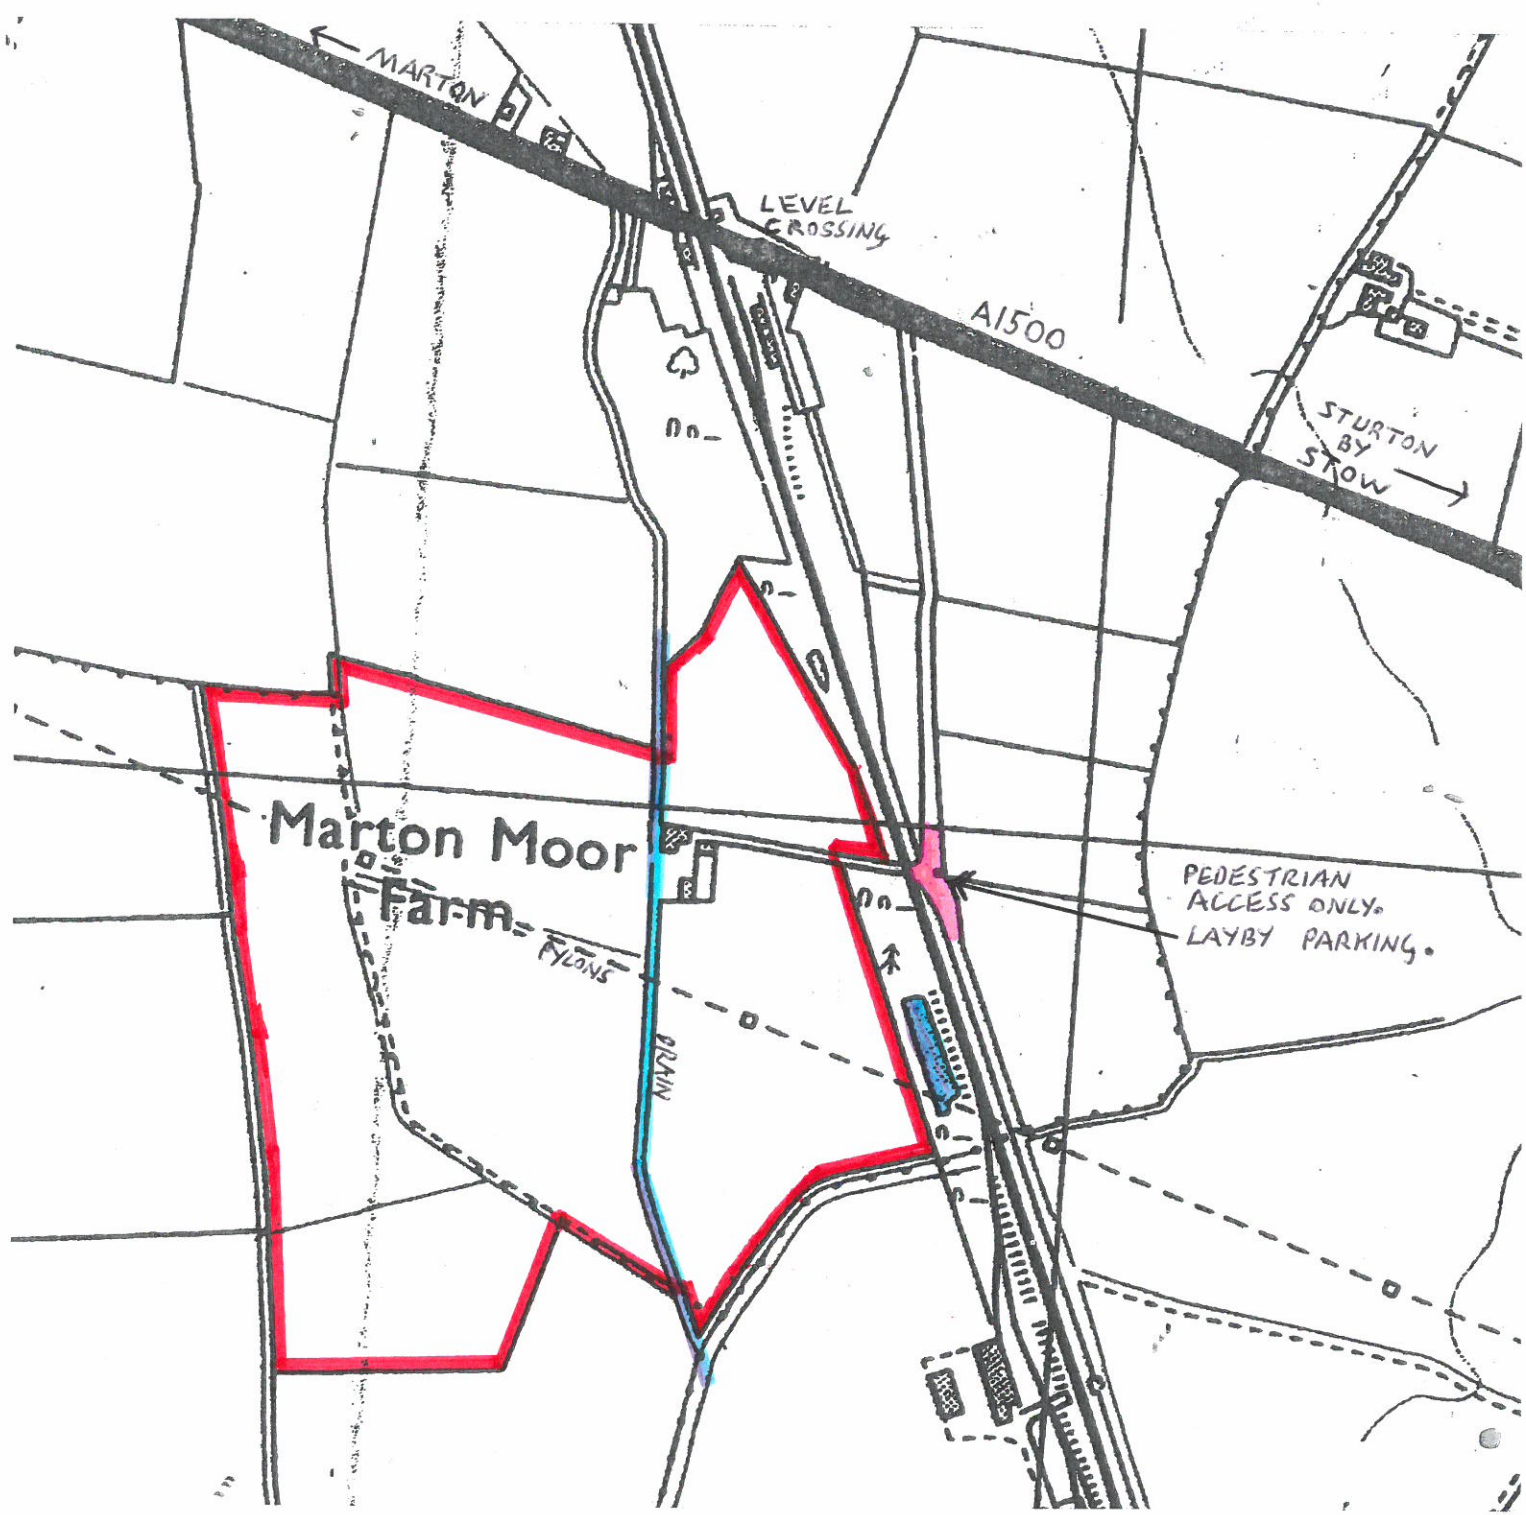

- SITE BOUNDARY.
- DEEP DRAIN.
- - - PYLONS.

STOW LN1 2AL (NEAREST)

Sleights LEVEL CROSSING SPD3 92 miles 67 chains.

1. Pedestrian Access Only.
2. Do not access the level crossing if signals are raised.
3. Do not access the level crossing if a train is in sight in either direction.
4. Cross the line quickly and carefully, do not step on the rails.
5. Dogs must be kept on a lead.
6. NWR EMERGENCY 08457 11 41 41
7. British Transport Police 0800 40 50 40

Do Not shoot in the Direction of the Railway Line.
Keep Out of the Farm buildings.
Do Not shoot in the Direction of the Farm buildings.
Be Aware of members of the public, particularly around the buildings