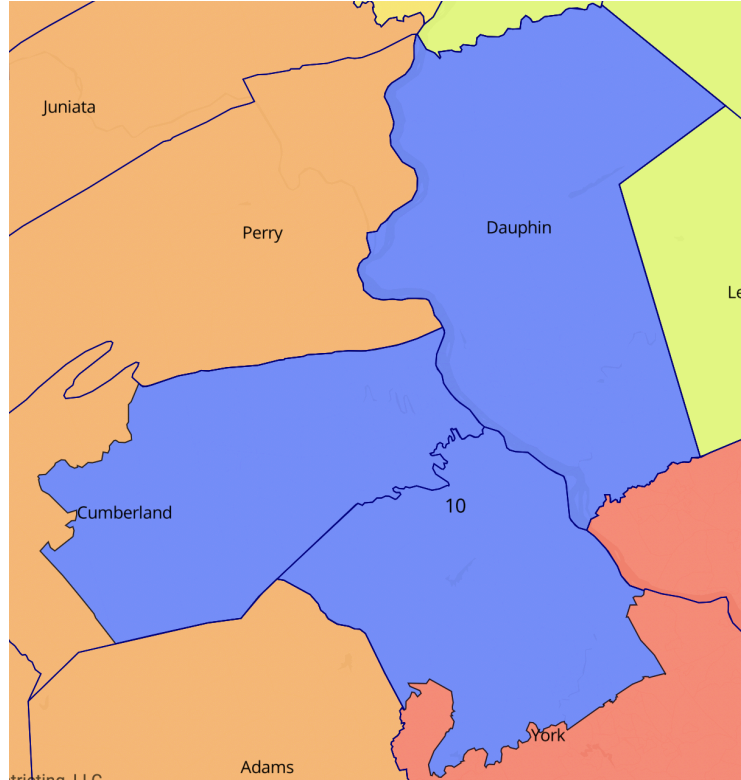

# PA CONGRESSIONAL DISTRICT 10

**PA CONGRESSIONAL DISTRICT 10 INCLUDES THE FOLLOWING AREAS:**

**YORK COUNTY:**

- York City
- Carroll Township
- Conewago Township
- Dover Township
- East Manchester Township
- Fairview Township
- Franklin Township
- Jackson Township 01  
(all blocks except 2019, 2020, 2021, 2022, 2023, 2024, 2025, 2026, 2027, 2028, 2029, 3008, 3009, 3015, 3016, 3019, 3020, 3021, 3022, 3023, 3024, 3025, 3026, 3027, 3028, 3029, 3030 and 3031 of tract 020522 and blocks 2031 and 2032 of tract 020524)
- Jackson Township 02
- Manchester Township
- Monaghan Township
- Newberry Township
- Spring Garden Township
- Springettsbury Township
- Warrington Township
- Washington Township
- West Manchester Township
- Dillsburg Borough
- Dover Borough
- Franklintown Borough
- Goldsboro Borough
- Lewisberry Borough
- Manchester Borough
- Mount Wolf Borough
- North York Borough
- Wellsville Borough
- West York Borough
- York Haven Borough

*This document created, printed and paid for by  
the Democratic Party of York County*