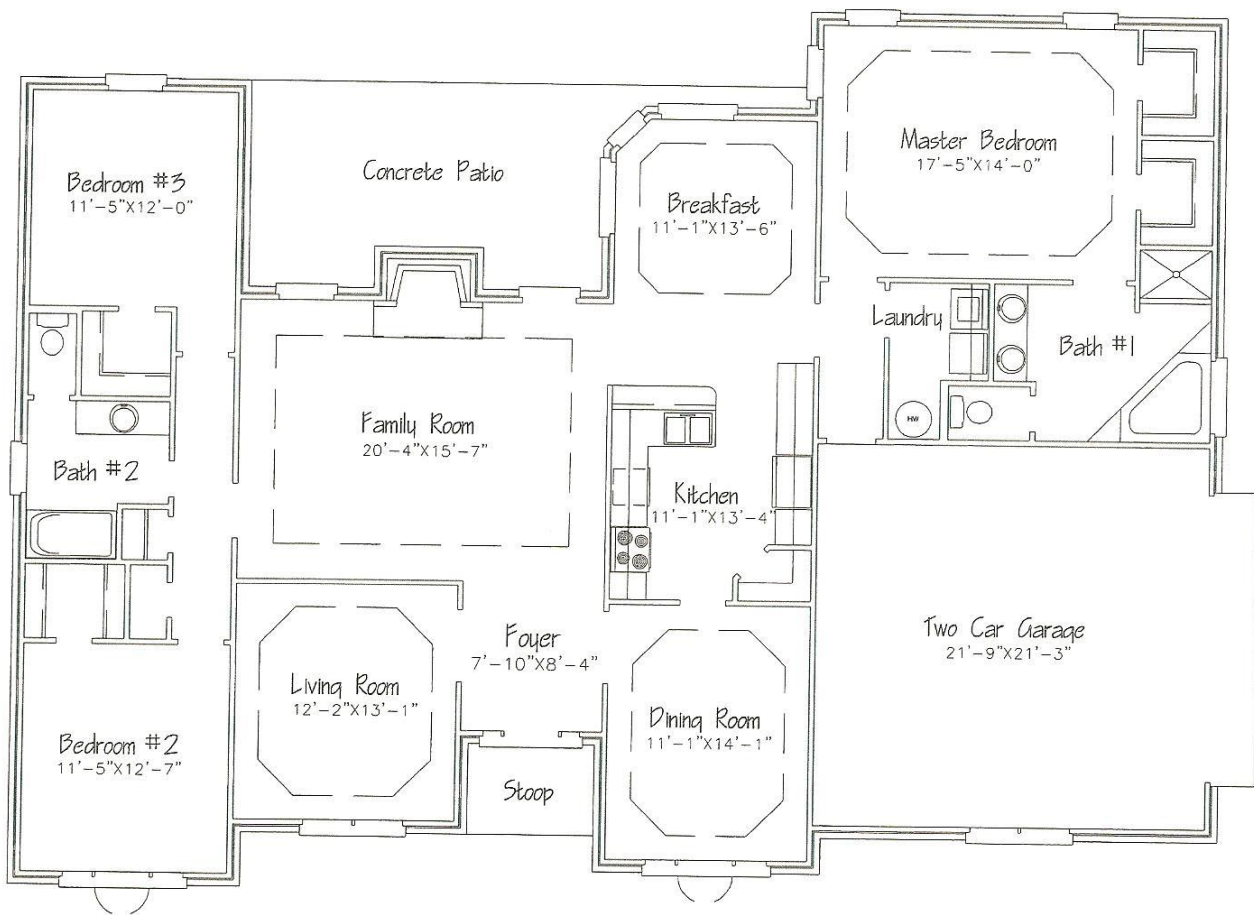

Front Elevation

Floor Plan

Roosevelt

PLAN NO. 5280
2188 SQ. FT. HEATED AREA