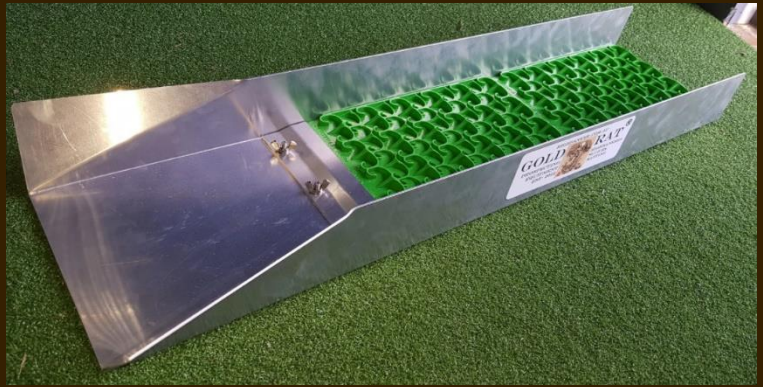

Other prizes include:

2 x Gold Rat 8" Sluice Boxes