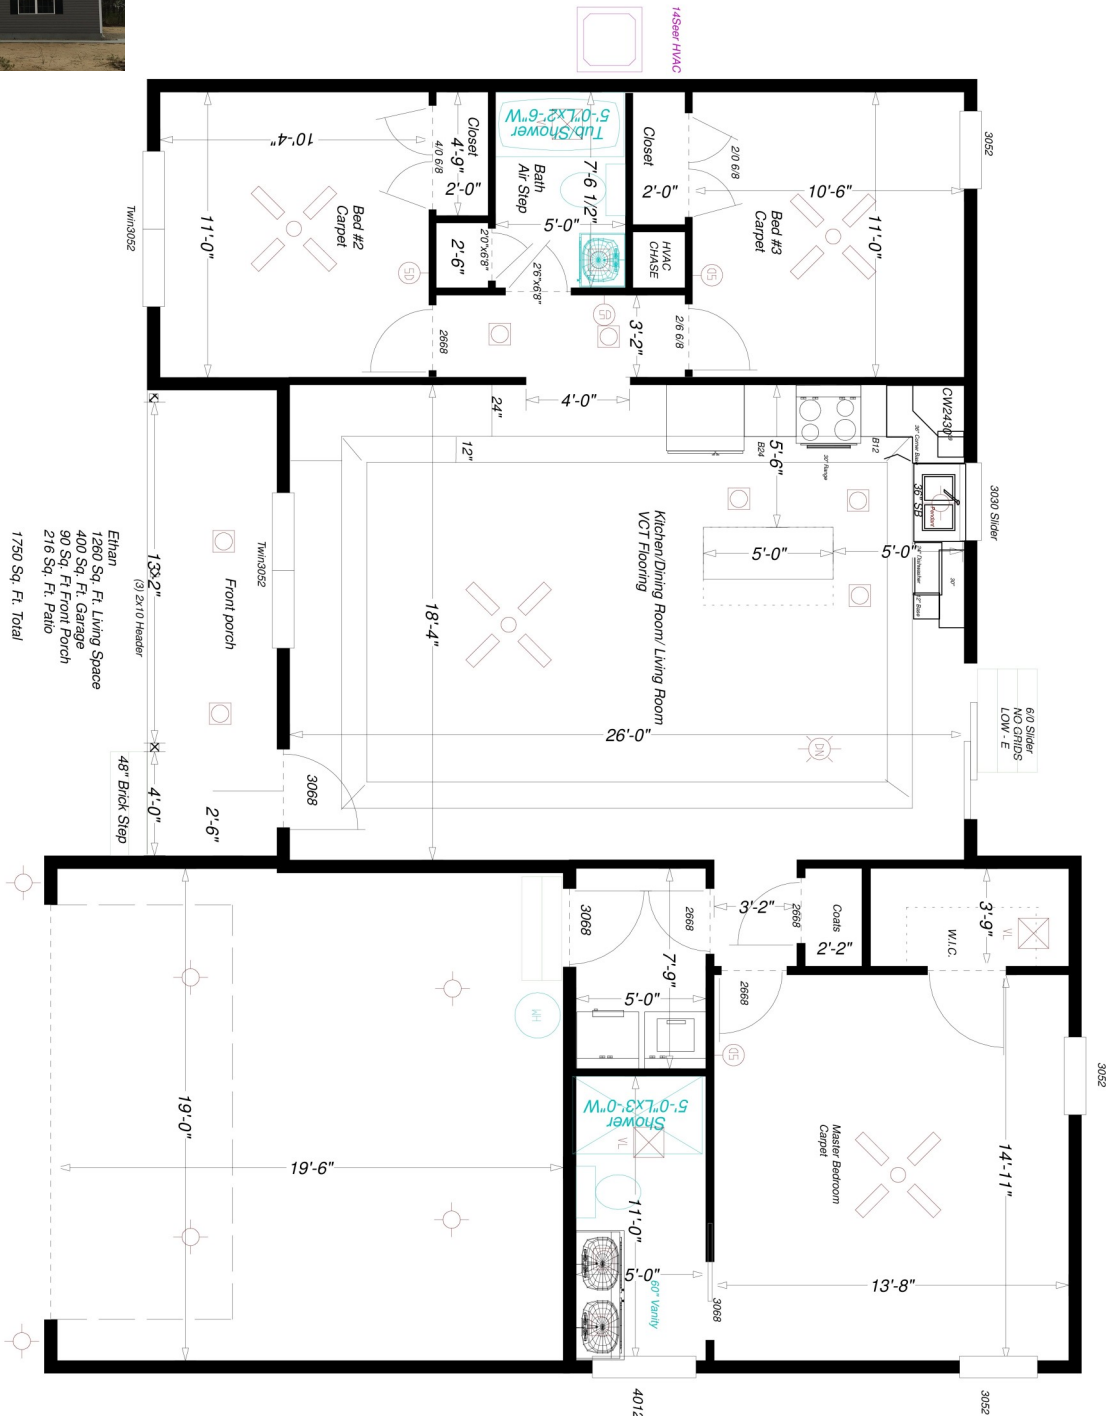

Plan #169
1300 +/- Sq. Ft

The Ethan

JBSBuildsForLess.com