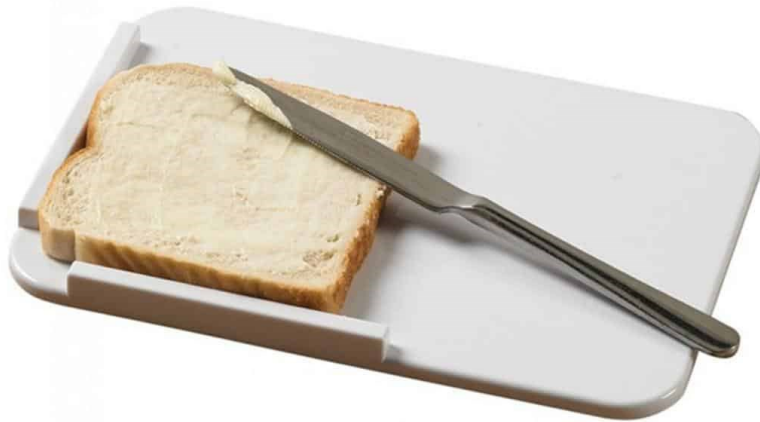

PLASTIC SPREAD BOARD

- This durable one-piece board allows bread to be spread using one hand with a raised “L” shape in one corner
- Weight: 190 g

Warranty
1 Year

Compliance
No applicable compliance standard

Code	Description	Total Length	Total Width
DLK275730	Plastic Bread Board	256mm	181mm