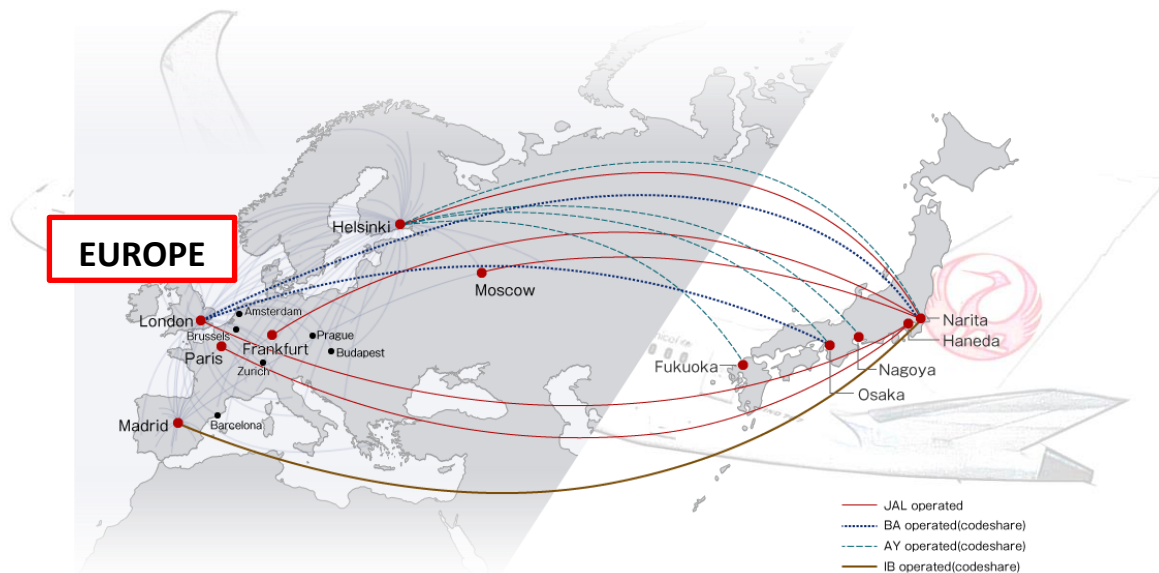

JKTSSU/MS-18031 10JAN 2019

NEW JAPAN AIRLINES CARRIER FARE FOR EUROPE DESTINATION

Dear Valued Agent,

Wish you have a nice day!

Please kindly be informed that starting from **January, 10th 2019**, we launch our Carrier Fare for Europe Destination starting from Jakarta. The destination such as: