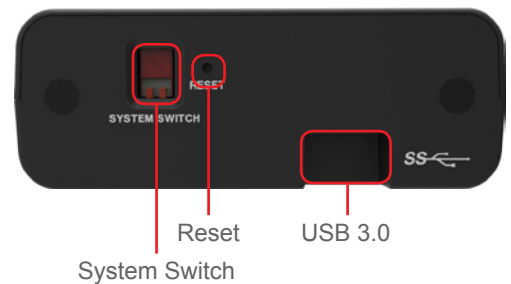

I/O CONNECTIONS

Front

Side

Rear

LumensTM
Brilliance by Design
www.MyLumens.com

Lumens Integration, Inc.
4116 Clipper Court
Fremont, CA 94538
Phone : 888.542.3235
Fax : 510.252.1389

Lumens Europe
Stationstraat 5
1730 Asse, Belgium
Phone : +32 (0) 2 452 76 00
Fax : +32 (0) 2 452 76 00