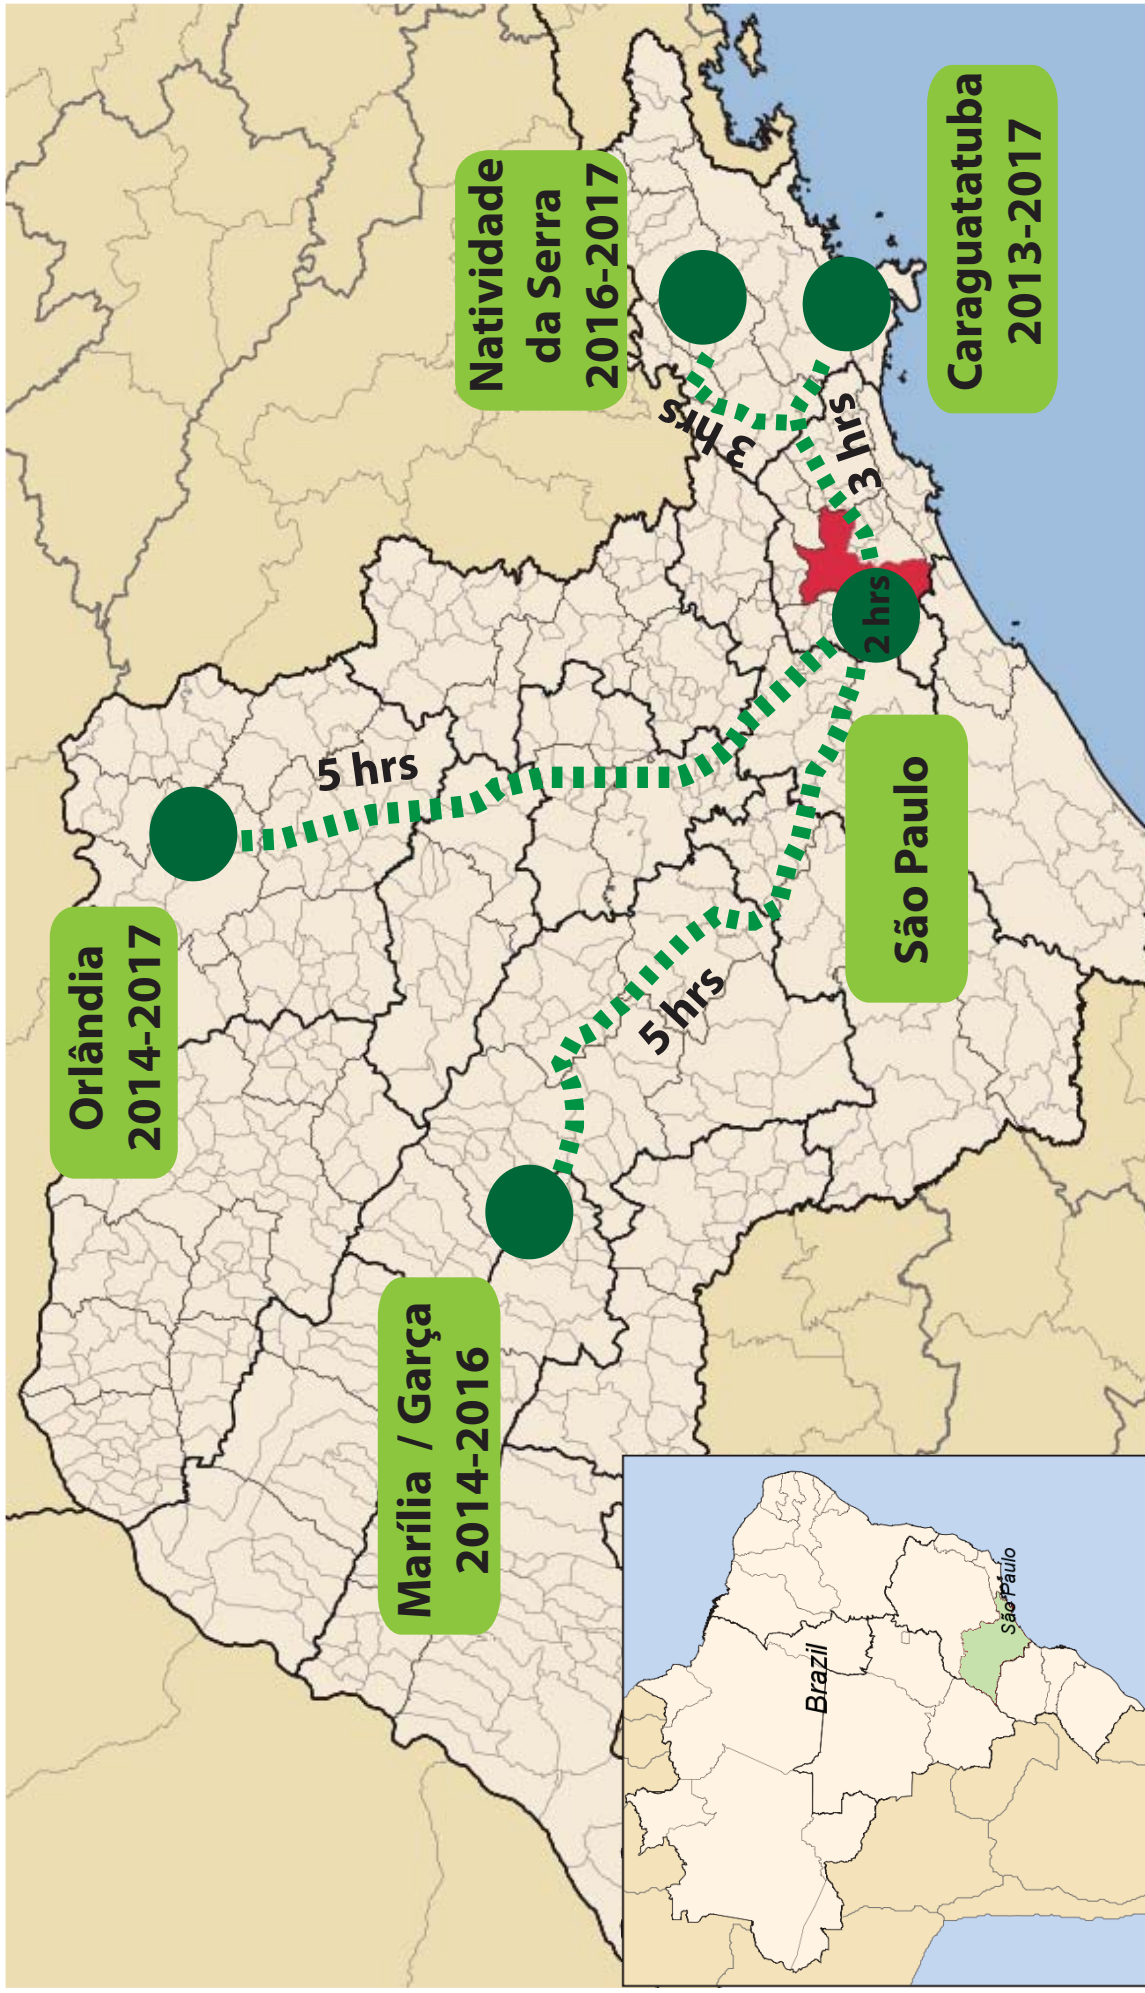

Seminário Batista Caraguá Locations

Through 2017 Seminário Batista Caraguá has conducted classes in 4 cities in the state of São Paulo an area the size of Georgia and Florida combined. Travel time is a major issue in Brazil. Instructors and U.S. volunteers fly into São Paulo city the largest city in South American (20 million plus). Just getting across the city can take between 2 and 5 hours. Two of the regions are 5 hours drive time from the outskirts of São Paulo and Caraguatatuba while geographically close take almost 3 hours to reach. It takes between 9 and 10 hours to drive from Caraguatatuba to the other two northern locations.