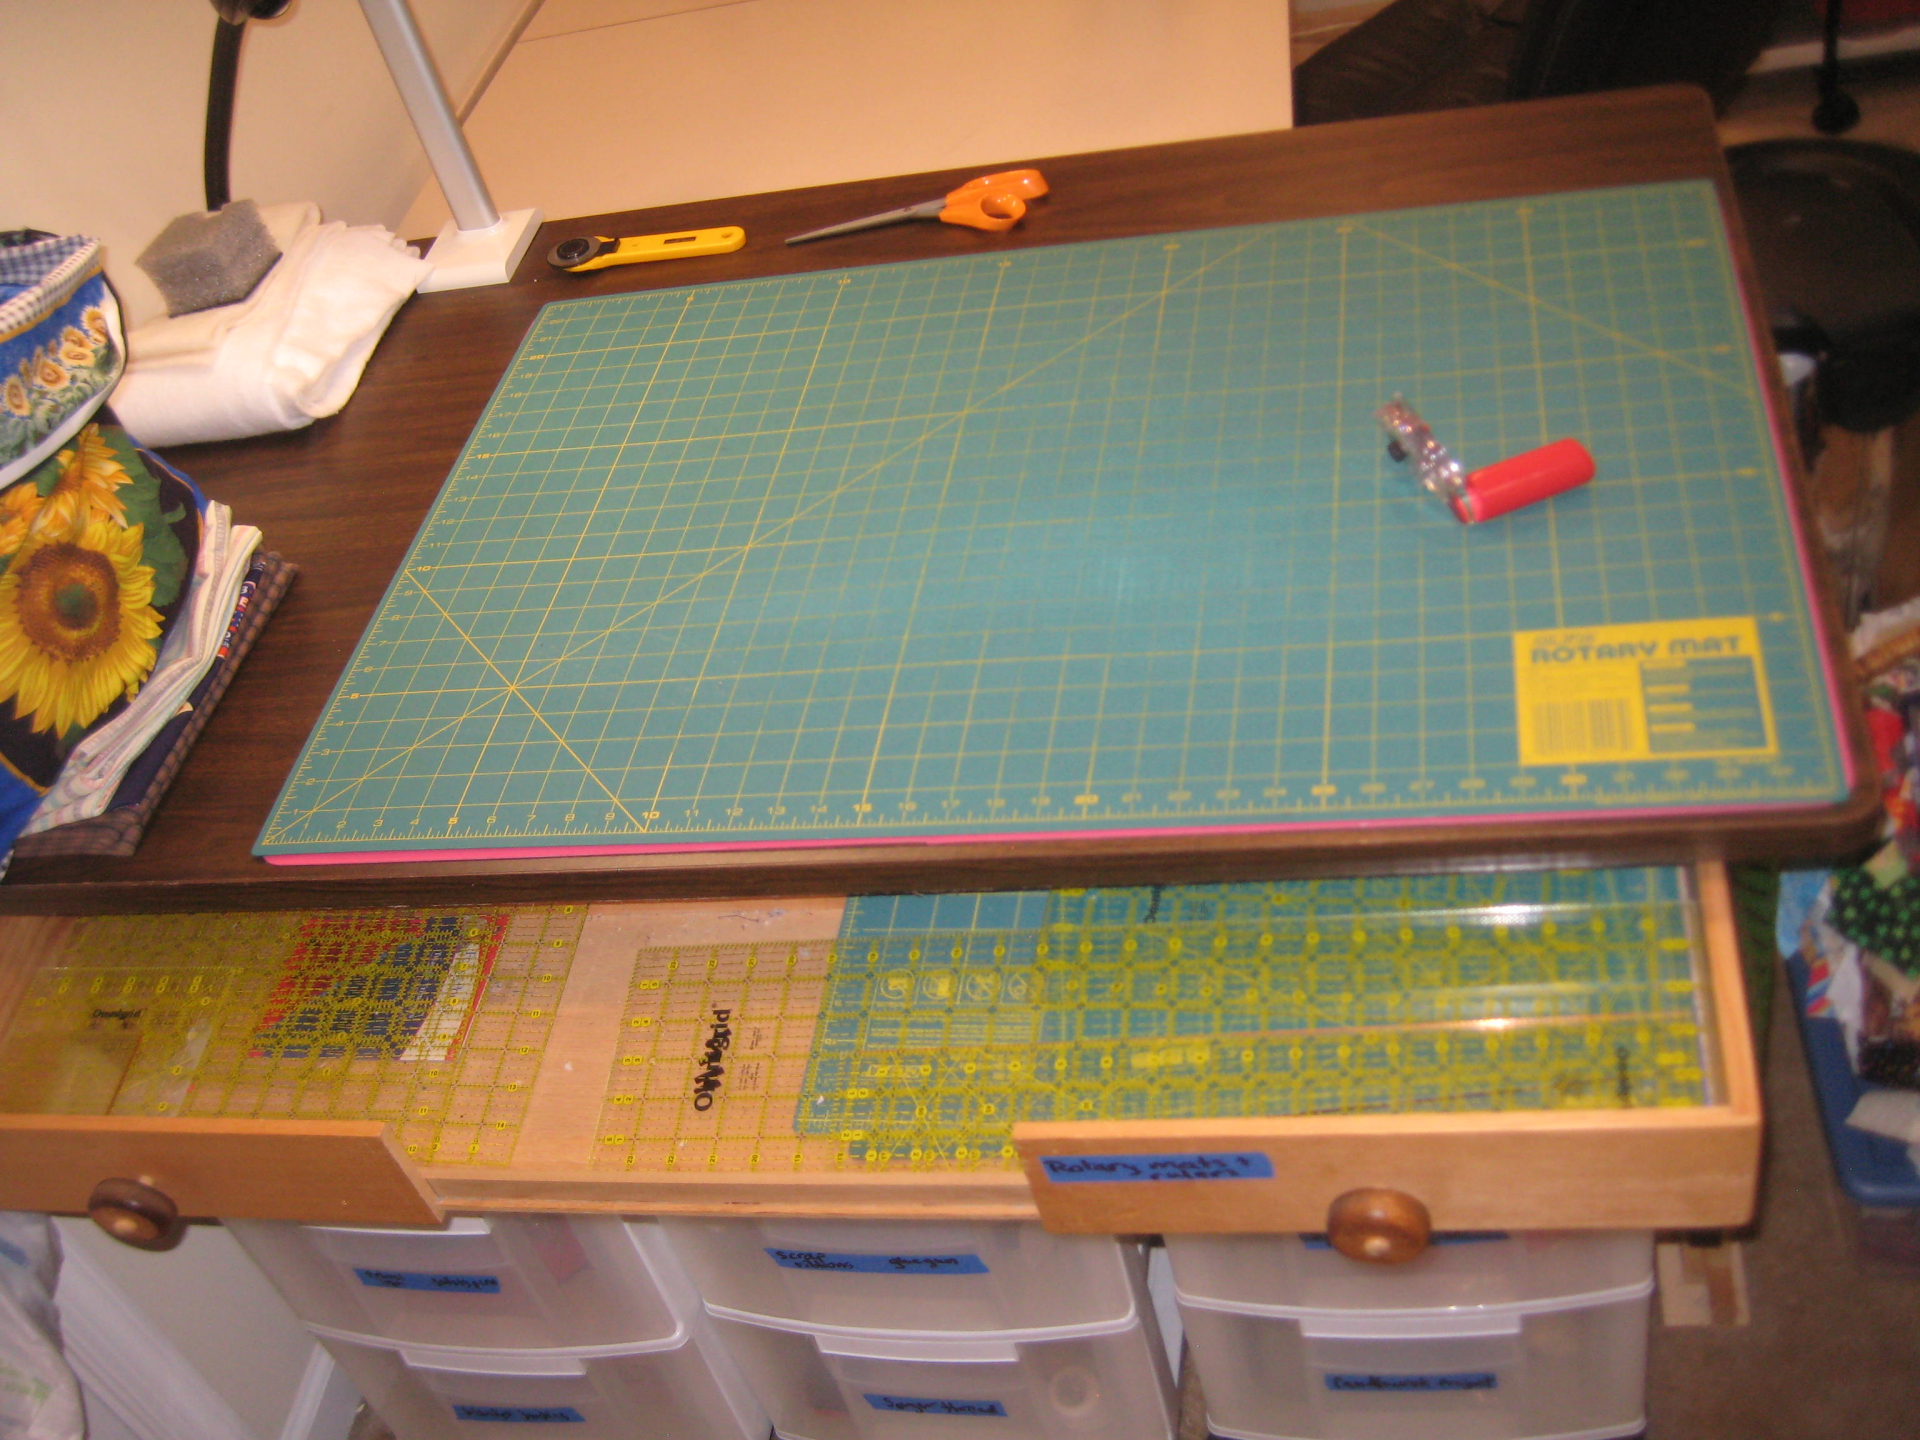

Misc Strips

2", 2 1/2", 3", 3 1/2"

POWER EGGSET

LAZID

COLOR
TOOL

CONCEPTS IN PAPER DESIGN

BERNINA

ROTARY MAT