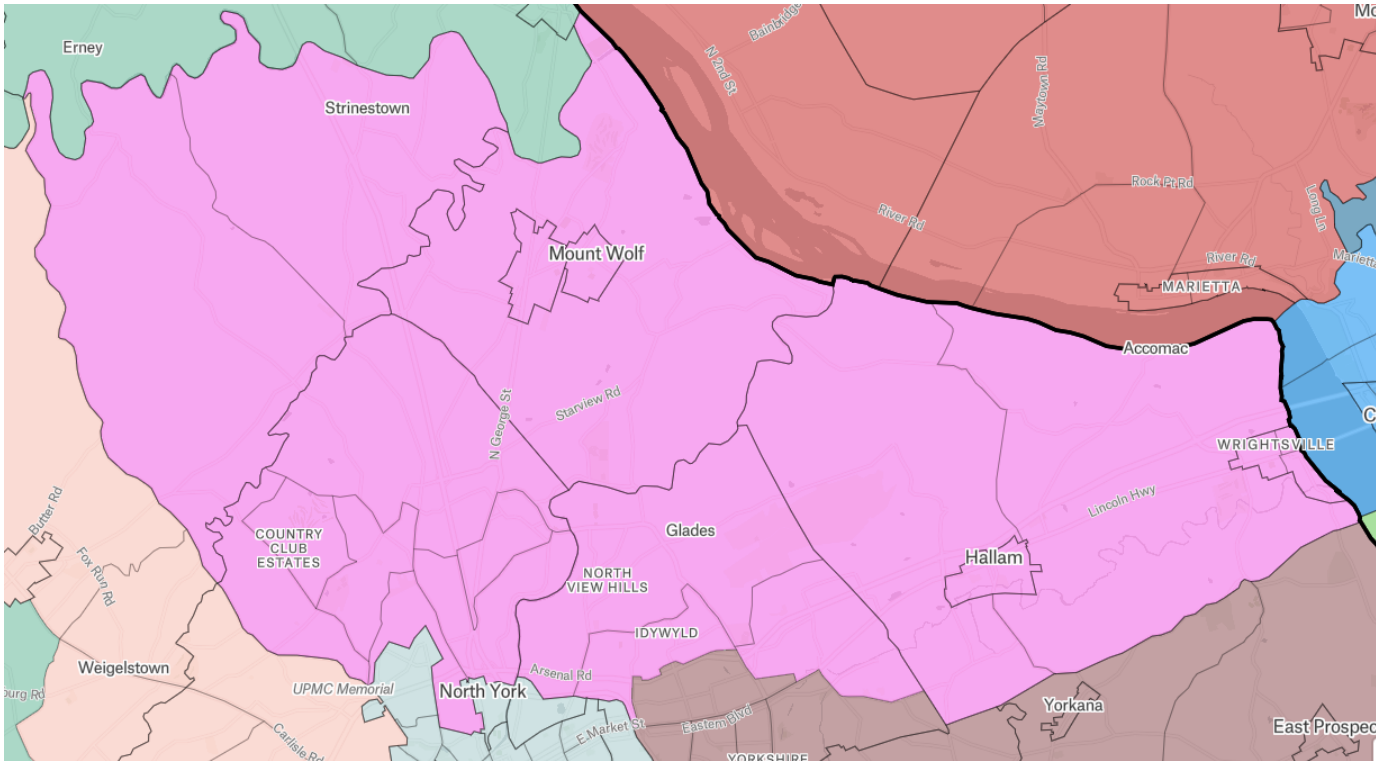

PENNSYLVANIA HOUSE DISTRICT 47

PA STATE HOUSE DISTRICT 47 INCLUDES THE FOLLOWING AREAS:

YORK COUNTY:

- Conewago Township
- East Manchester Township
- Hellam Township
- Manchester Township
- Springettsbury Township 02
- Springettsbury Township 03
- Springettsbury Township 07
- Hallam Borough
- Manchester Borough
- Mount Wolf Borough
- Wrightsville Borough

*This document created, printed and paid for by
the Democratic Party of York County*