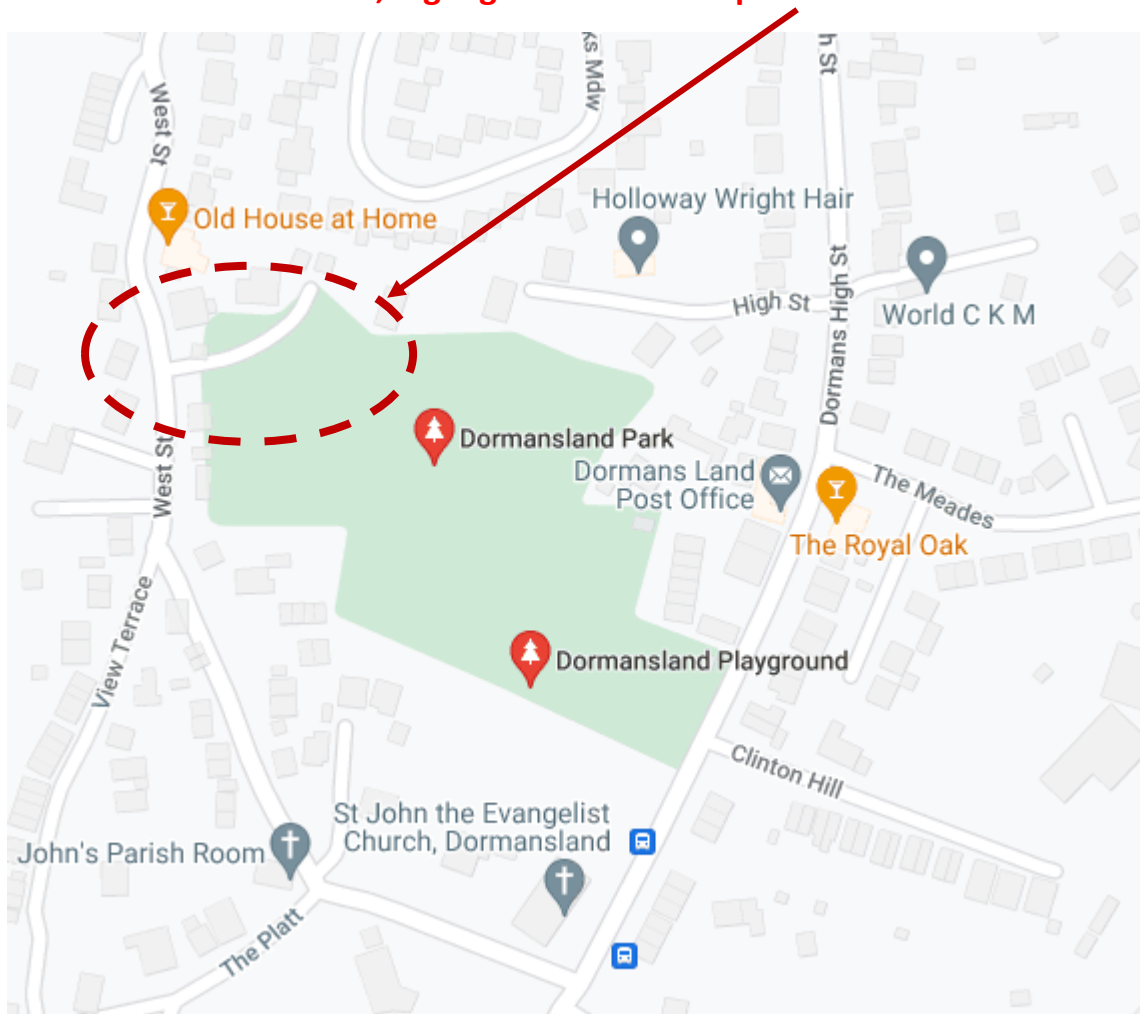

**Date:** 2<sup>nd</sup> July 2022

**Time:** Set up from 11 am, official show opening to the public at 1pm for procession around the village

**Location:** Dormansland Recreation Ground, High Street, Dormansland Surrey, East Surrey, RH7 6PQ

**Please note there are two entrances to the park – the entrance off the high street is walking only – for vehicle access please make your way to the entrance on west street, highlighted on the map below.**