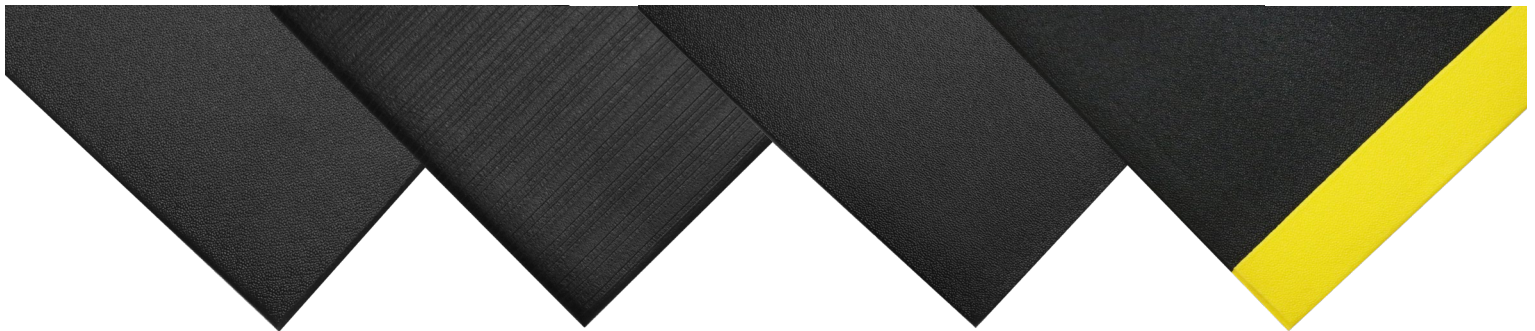

Sure Cushion Mats

Anti-Fatigue Mats • Indoor

Sure Cushion mats are designed to provide floor protection and ergonomic benefits in dry environments.

- Sure Cushion Ribbed mats feature 3/8-inch ribbed PVC foam
- Sure Cushion Textured mats feature 3/8-inch textured PVC foam; available in solid charcoal or charcoal with yellow borders on two sides
- Sure Cushion Heavy Duty mats feature 1/2-inch PVC foam with beveled edges to provide a safe transition from the floor to the mat

Sure Cushion Textured Mat - yellow borders

Sure Cushion Heavy Duty

Sure Cushion Ribbed

Sure Cushion Textured

Sure Cushion Textured
yellow border

Sure Cushion Mats

Anti-Fatigue Mats • Indoor

Sure Cushion Ribbed

Sure Cushion Ribbed

Sure Cushion Textured

Sure Cushion Heavy Duty

Sure Cushion Textured
yellow border

Product No. 425 - Sure Cushion Texture
 Product No. 427 - Sure Cushion Texture (yellow border)
 Product No. 428 - Sure Cushion Heavy Duty