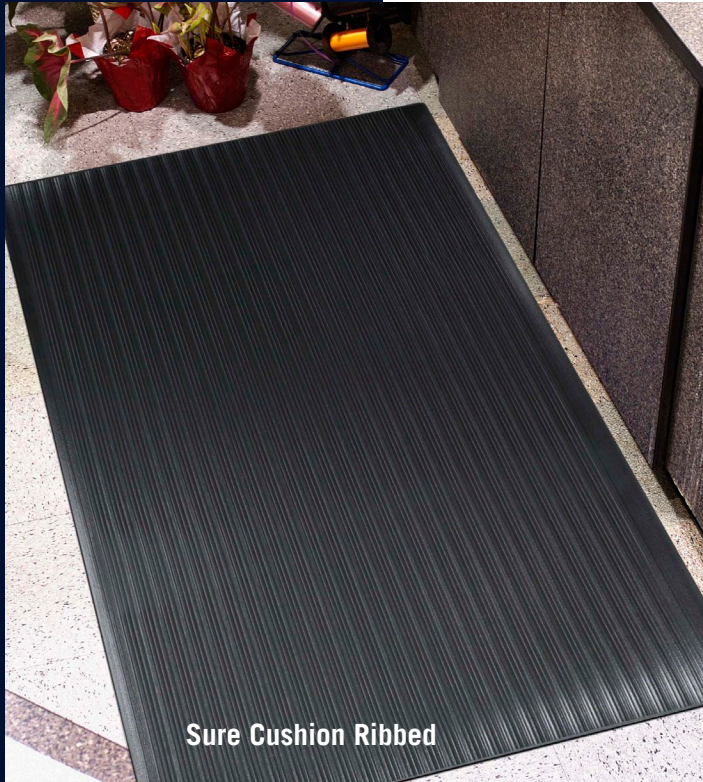

Sure Cushion Mats

Anti-Fatigue Mats • Indoor

Sure Cushion mats are designed to provide floor protection and ergonomic benefits in dry environments.

- Sure Cushion Ribbed mats feature 3/8-inch ribbed PVC foam
- Sure Cushion Textured mats feature 3/8-inch textured PVC foam; available in solid charcoal or charcoal with yellow borders on two sides
- Sure Cushion Heavy Duty mats feature 1/2-inch PVC foam with beveled edges to provide a safe transition from the floor to the mat

Sure Cushion Textured Mat - yellow borders

Sure Cushion Heavy Duty

Sure Cushion Ribbed

Sure Cushion Textured

Sure Cushion Textured
yellow border

Sure Cushion Mats

Anti-Fatigue Mats • Indoor

Sure Cushion Ribbed

Sure Cushion Ribbed

Sure Cushion Textured

Sure Cushion Heavy Duty

Sure Cushion Textured
yellow border

Product No. 425 - Sure Cushion Texture
 Product No. 427 - Sure Cushion Texture (yellow border)
 Product No. 428 - Sure Cushion Heavy Duty