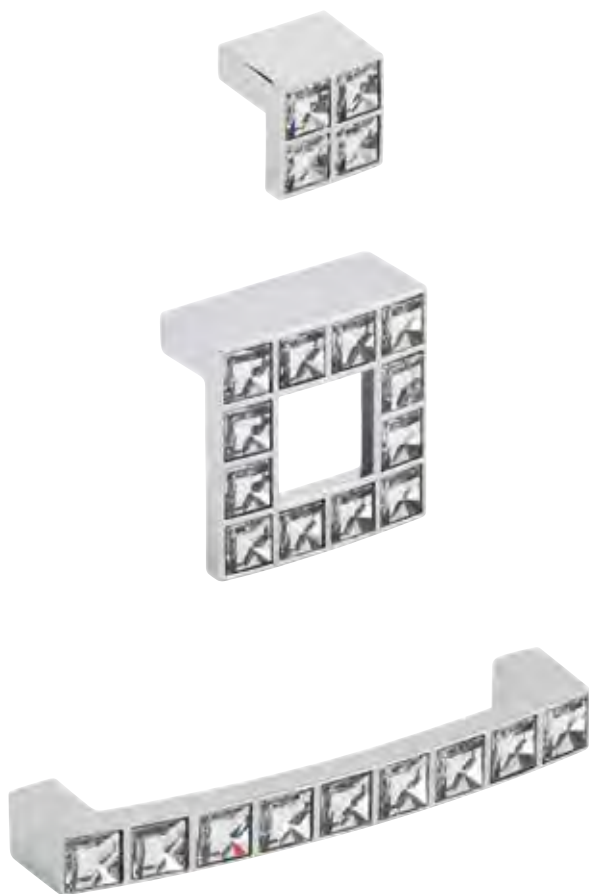

## HARLEY

## KNOB

The Harley is a luxurious knob with a crystal effect and a polished chrome base.

DIAMETER	HEIGHT	CAT. NO.
<b>POLISHED CHROME</b>		
30 mm	41 mm	139.60.422
35 mm	45 mm	139.60.423

£ £ £

URBAN

CRYSTAL

Made with CRYSTALLIZED™  
Swarovski Elements.

A product from the luxurious Crystal range will transform a cabinet into a real showcase piece.

PULL

WIDTH	HEIGHT	CAT. NO.
<b>POLISHED CHROME</b>		
25 mm	23 mm	132.19.240

PULL

WIDTH	HEIGHT	CAT. NO.
<b>POLISHED CHROME</b>		
48 mm	21.5 mm	132.19.220

D HANDLE

LENGTH	HOLE CENTRES	CAT. NO.
<b>POLISHED CHROME</b>		
107 mm	96 mm	103.29.221
140 mm	128 mm	103.29.222

£££

**GLACIO**

The Glacio collection blends crystal-clear handles and knobs with polished nickel mountings, beautifully finished to give an ethereal look and feel.