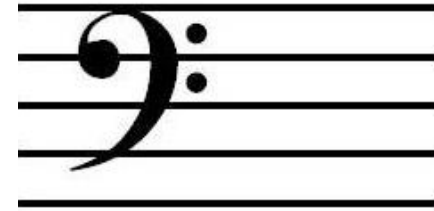

www.beethovensshadowps.com

MATCH

MAESTRO

www.beethovensshadowps.com

Mezzo Piano - moderately loud

mp

Mezzo Piano - moderately loud

Bass Clef - low notes