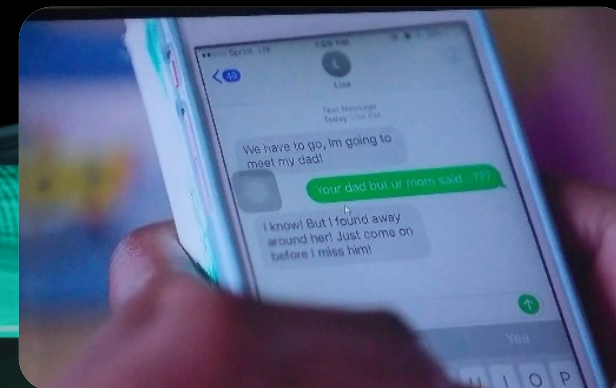

WORK WITH ME

- UNHEALTHY CO-PARENTING
- FATHERHOOD OBSTACLES
- SECONDARY TRAUMA
- ALLY AND BYSTANDER

WWW.SHIRELLEDIAMONDHOGANS.COM