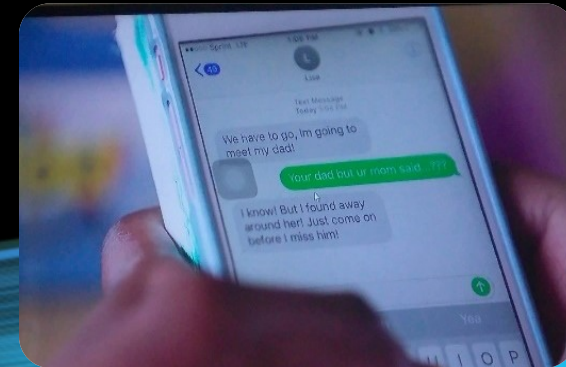

# GONE IN 60 LIKES

- UNHEALTHY CO-PARENTING
- SOCIAL MEDIA DANGERS,
- ALLY AND BYSTANDERS
- HUMAN SEX TRAFFICKING

[WWW.SHIRELLEDIAMONDHOGANS.COM](http://WWW.SHIRELLEDIAMONDHOGANS.COM)