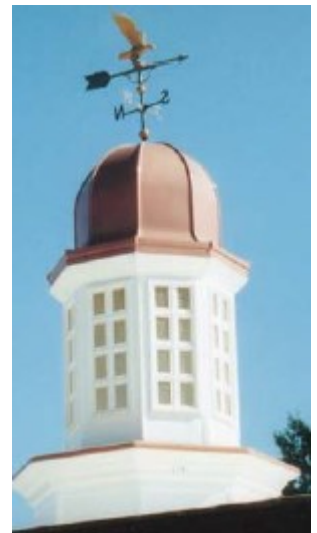

Colored Cupola Eaves

For additional accent, you may add colored eaves to your cupola. Usually the eaves are painted the same color as the dome. Although a different color may be chosen. This option can be chosen for an additional fee.

Available Colors

- Gold
- Copper
- Dark Green RAL# 6016
- Dark Blue RAL #5017
- Dark Red RAL# 3020
- Custom

PIEDMONT
COMPOSITES & TOOLING

33 Lewittes Road

Taylorsville, NC 28681

Phone: 828-632-8883 Fax: 828-632-5585

www.piedmontcomposites.com