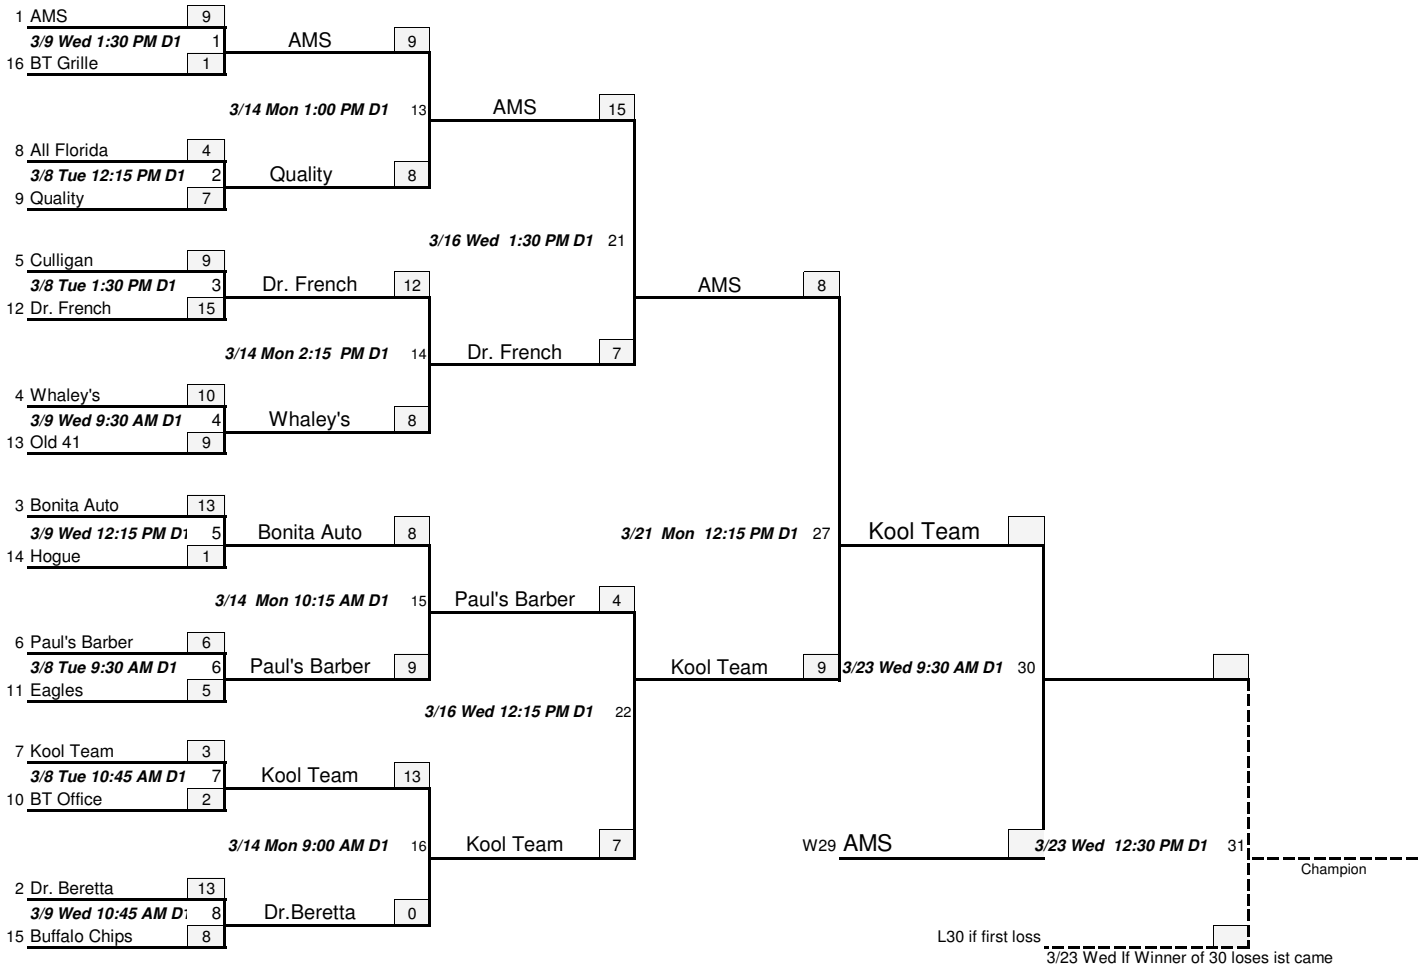

Winner's Bracket 2022 CP Mens Softball 16 Team Double Elimination Tournament

March 8-March 23

Loser's Bracket