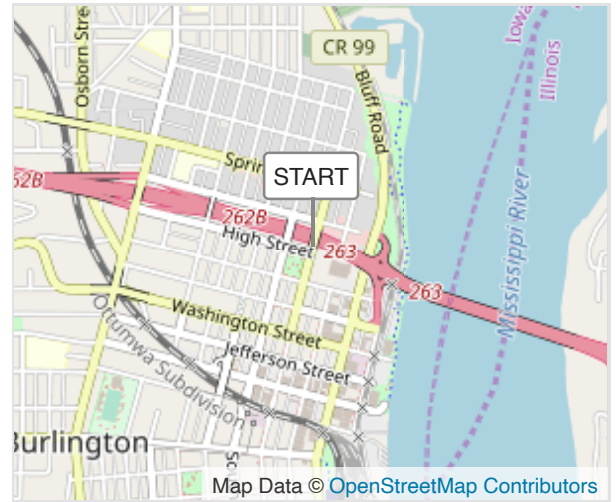

2022 Friday Night Fever

ROUTE INFORMATION

ROUTE LENGTH 1.024 miles

ASCENT 62 ft

DESCENT 55 ft

HILLS ⬆ 33.3% | ⬇ 55.6% | ➡ 11.1%

TERRAIN Road **A**

START **LAT: 40.813737, LNG: -91.102689**