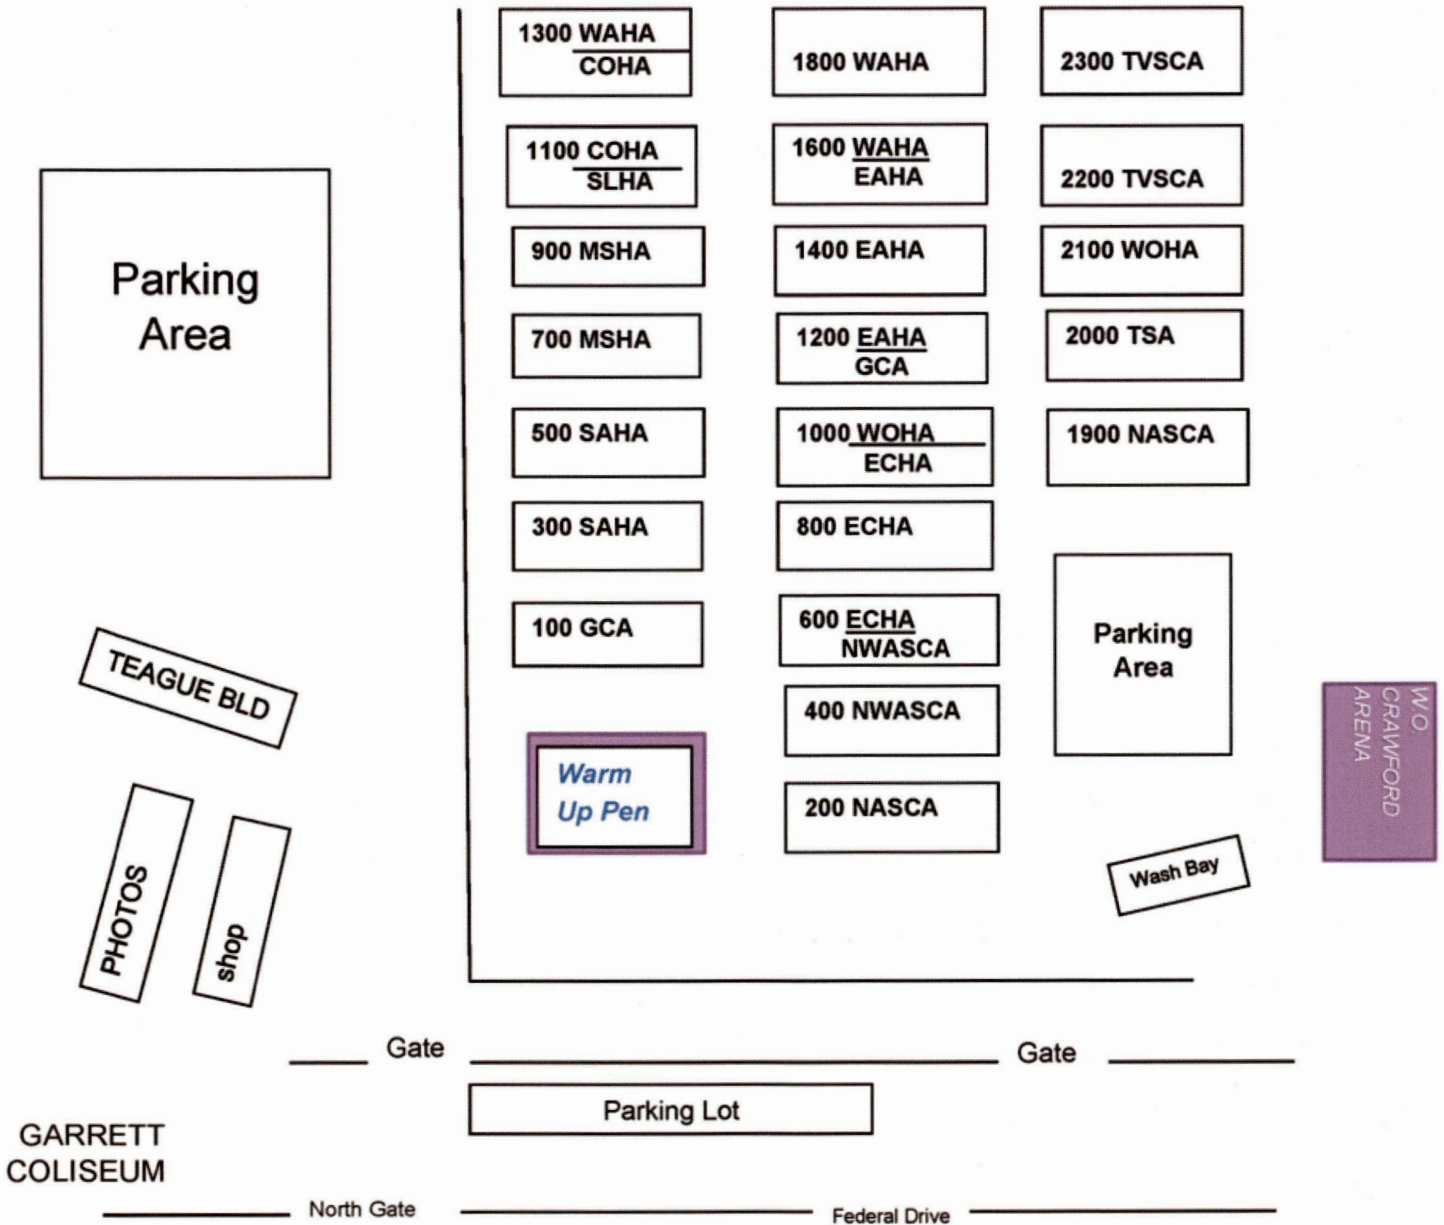

2021 Stall Assignments

Each Barn has 30 stalls which are numbered counter-clockwise beginning @ the southeast corner except 1300.

30	29	28	27	26	25	24	23	22	21	20	19	18	17	16
1	2	3	4	5	6	7	8	9	10	11	12	13	14	15