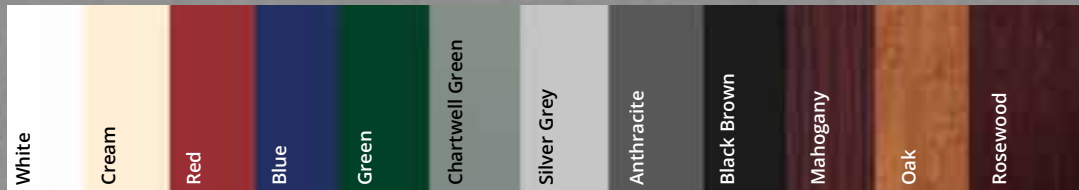

Quarter Cathedral

Quarter Manor

Quarter Elizabethan

Half Panels

Hanover Half

Manor Half

Westminster Half

Buckingham Half

Abbey Half

Manor Half Inverted

Inverted moulds

Colourgrain & Woodgrain Options

Accessories

Our wide range of door furniture is available in a choice of white, black, gold and chrome colour options and will beautifully complement and personalise your chosen door.